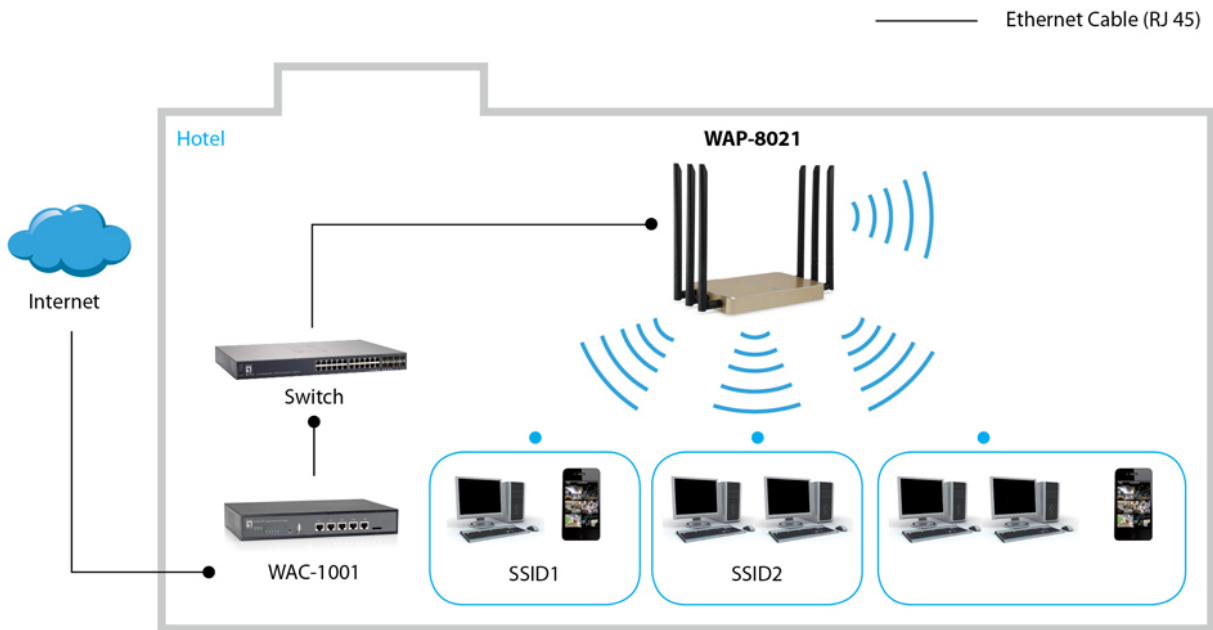

Diagram

Order Information

WAP-8021

Package Contents

WAP-8021
RJ45 Network Cable
Resource CD (User Manual, QIG)
Power Adapter

No liability or responsibility for any errors or omissions in the content.
Specifications are subject to change without notice.
All mentioned brand names are registered trademarks and property of their owners.
Copyright © Digital Data Communications GmbH, Germany. All Rights Reserved.