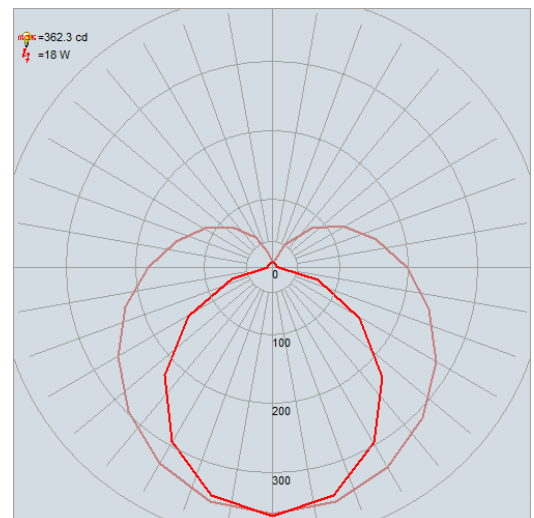

### Geometric Data

Length (mm) 1198mm  
Diameter (mm) 27.5mm  
Weight (g) 355g

### Photometric Data

Luminous Flux (lm) 1630  
CRI  $\geq 80$   
CCT 3000 K – warm white  
Luminous Intensity (cd) 360Cd  
Beam Angle (°) 200°  
Lifetime 30,000 hrs

**Equivalent to (W)** 36 W

|                            |   |
|----------------------------|---|
| <b>Order Code</b>          | 65371   |
| <b>Product Description</b> | Verbatim LED CCG T8 18W 1200mm 3000K Warm White 1630lm with LED starter |