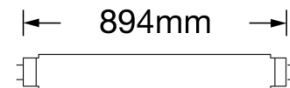

Order Code	65546
General Data	
Lamp Socket	G13
Design	Glass diffuser
Geometric Data	
Length (mm)	894mm
Diameter (mm)	27.5mm
Weight (g)	165g
Electric Data	
Wattage	12 W
Voltage	100-240 V AC
Power Factor	≥0.9
Operating Frequency	50/60 Hz
Photometric Data	
Luminous Flux (lm)	1200
CRI	≥80
CCT	6500 K – Daylight
Luminous Intensity (cd)	280Cd
Beam Angle (°)	200°
Lifetime	30,000 hrs
Equivalent to (W)	30W