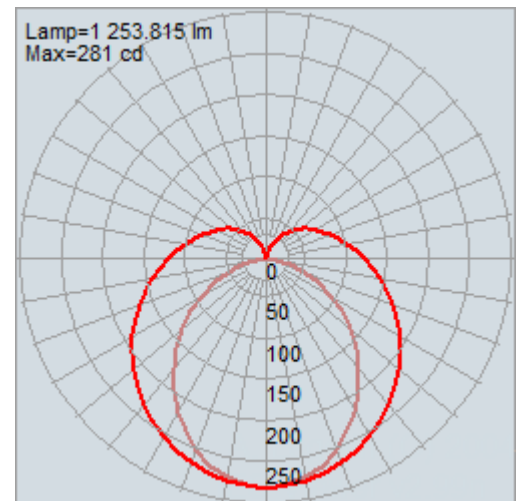

- Perfect for replacing traditional 30W 900mm T8 fluorescent tube
- No re-wiring needed for T8 fluorescent tube fixtures with starter and choke/coil ballast (CCG type T8 fluorescent)
- Single end power supply
- 60% power saving over T8 fluorescent tube
- Flickering-free
- LED starter included as a set
- UV- and IR-free light for less heat and protection for heat sensitive objects

Order Code	65546
General Data	
Lamp Socket	G13
Design	Glass diffuser
Geometric Data	
Length (mm)	894mm
Diameter (mm)	27.5mm
Weight (g)	165g
Electric Data	
Wattage	12 W
Voltage	100-240 V AC
Power Factor	≥0.9
Operating Frequency	50/60 Hz
Photometric Data	
Luminous Flux (lm)	1200
CRI	≥80
CCT	6500 K – Daylight
Luminous Intensity (cd)	280Cd
Beam Angle (°)	200°
Lifetime	30,000 hrs
Equivalent to (W)	30W

Order Code	65546
Product Description	Verbatim LED CCG T8 12W 900mm 6500K Cool White 1200lm with LED starter

Technical Packaging Details

Giftbox Barcode	6943760255461
Inner Carton Barcode	16943760255468
Outer Carton Barcode	26943760255465
Pack Dimensions (LxWxH)	989mm x 33mm x 33mm
Pack Weight	220g
Carton Qty (Shipping Unit)	10
Carton Dimensions (LxWxH)	1035mm x 180mm x 90mm
Cartons/Layer	5
Layers/Pallet	10
Units/Pallet	500