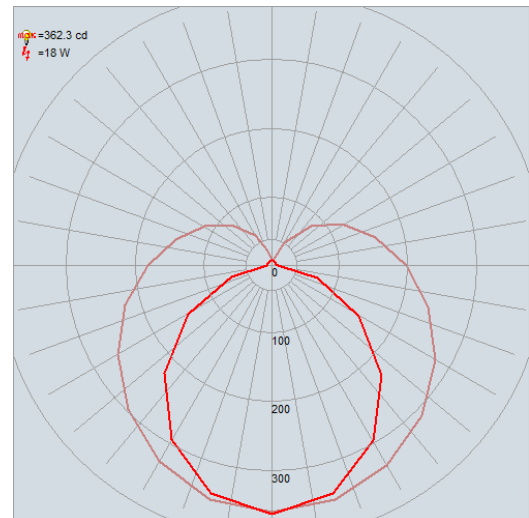

- Compliant to Australia Electrical Equipment Safety System Compliance Level III
- Perfect for replacing traditional 36W 1200mm T8 fluorescent tube
- No re-wiring needed for T8 fluorescent tube fixtures with starter and choke/coil ballast (CCG type T8 fluorescent)
- Single end power supply
- 50% power saving over T8 fluorescent tube
- Flickering-free
- LED starter included as a set
- UV- and IR-free light for less heat and protection for heat sensitive objects

Order Code	65783
<b>General Data</b>	
Lamp Socket	G13
Design	Double sheath shatter proof diffuser , Plastic over glass
<b>Geometric Data</b>	
Length (mm)	1198mm
Diameter (mm)	27.5mm
Weight (g)	215g
<b>Electric Data</b>	
Wattage	18 W
Voltage	100-240 V AC
Power Factor	≥0.9
Operating Frequency	50/60 Hz
<b>Photometric Data</b>	
Luminous Flux (lm)	1800
CRI	≥80
CCT	4000 K – Cool White
Luminous Intensity (cd)	360Cd
Beam Angle (°)	200°
Lifetime	30,000 hrs
<b>Equivalent to (W)</b>	36 W

**Order Code**

65783

**Product Description**

Verbatim LED CCG T8 18W 1200mm 4000K Cool White  
1800lm with LED starter (AU version)

**Technical Packaging Details**

Giftbox Barcode	6943760257830
Inner Carton Barcode	16943760257837
Outer Carton Barcode	26943760257834
Pack Dimensions (LxWxH)	1289mm x 33mm x 33mm
Pack Weight	300g
Carton Qty (Shipping Unit)	10
Carton Dimensions (LxWxH)	1335mm x 180mm x 90mm
Cartons/Layer	5
Layers/Pallet	10
Units/Pallet	500