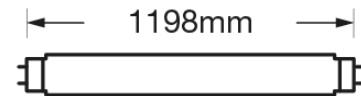

- Compliant to Australia Electrical Equipment Safety System Compliance Level III
- Perfect for replacing traditional 36W 1200mm T8 fluorescent tube
- No re-wiring needed for T8 fluorescent tube fixtures with starter and choke/coil ballast (CCG type T8 fluorescent)
- Single end power supply
- 50% power saving over T8 fluorescent tube
- Flickering-free
- LED starter included as a set
- UV- and IR-free light for less heat and protection for heat sensitive objects

Order Code	65783
<b>General Data</b>	
Lamp Socket	G13
Design	Double sheath shatter proof diffuser , Plastic over glass
<b>Geometric Data</b>	
Length (mm)	1198mm
Diameter (mm)	27.5mm
Weight (g)	215g
<b>Electric Data</b>	
Wattage	18 W
Voltage	100-240 V AC
Power Factor	≥0.9
Operating Frequency	50/60 Hz
<b>Photometric Data</b>	
Luminous Flux (lm)	1800
CRI	≥80
CCT	4000 K – Cool White
Luminous Intensity (cd)	360Cd
Beam Angle (°)	200°
Lifetime	30,000 hrs
<b>Equivalent to (W)</b>	36 W