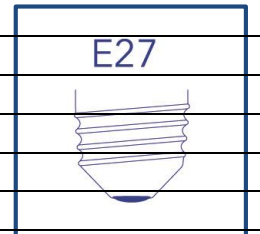

- Replacement for 60 W incandescent lamp
- Frosted Dome
- Slim and elegant heatsink design
- E27 lamp base
- Lifetime of 15,000 hrs
- 86% Energy Saving
- Switching cycle 15,000 times
- Non-dimmable

Order Code 66270

**General Data**

Lamp Socket E27  
Design Frosted dome

**Geometric Data**

Length (mm) 107.0  
Diameter (mm) 60.0  
Weight (g) 30g

**Electric Data**

Wattage 8.5W  
Voltage 220-240 V AC  
Power Factor  $\geq 0.50$   
Operating Frequency 50/60 Hz

**Photometric Data**

Luminous Flux (lm) 820  
CRI  $\geq 80$   
CCT 3000 K – warm white  
Luminous Intensity (cd) 140  
Beam Angle (°) 140°  
Lifetime 15,000 hrs

**Equivalent to (W)** 60 W

<b>Order Code</b>	66270
<b>Product Description</b>	Verbatim LED E27 Classic A 8.5W 3000K WW 820lm 220-240V

### Technical Packaging Details

Giftbox Barcode	4895117962701
Inner Carton Barcode	N.A.
Outer Carton Barcode	24895117962705
Pack Dimensions (HxWxL)	105 mm x 60 mm x 60 mm
Pack Weight	TBC
Carton Qty (Shipping Unit)	12
Carton Dimensions (HxWxL)	117 mm x 191 mm x 250 mm
Cartons/Layer	24
Layers/Pallet	8
Units/Pallet	2304