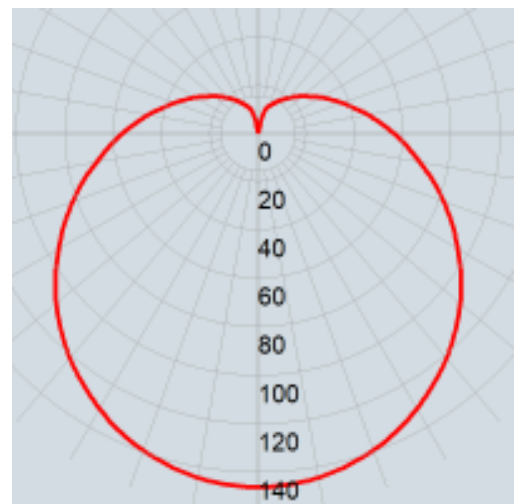

- Replacement for 60 W incandescent lamp
- Frosted Dome
- Slim and elegant heatsink design
- E27 lamp base
- Lifetime of 15,000 hrs
- 86% Energy Saving
- Switching cycle 15,000 times
- Non-dimmable

Order Code 66270

**General Data**

Lamp Socket E27  
Design Frosted dome

**Geometric Data**

Length (mm) 107.0  
Diameter (mm) 60.0  
Weight (g) 30g

**Electric Data**

Wattage 8.5W  
Voltage 220-240 V AC  
Power Factor  $\geq 0.50$   
Operating Frequency 50/60 Hz

**Photometric Data**

Luminous Flux (lm) 820  
CRI  $\geq 80$   
CCT 3000 K – warm white  
Luminous Intensity (cd) 140  
Beam Angle (°) 140°  
Lifetime 15,000 hrs

**Equivalent to (W)** 60 W

<b>Order Code</b>	66270
<b>Product Description</b>	Verbatim LED E27 Classic A 8.5W 3000K WW 820lm 220-240V

### Technical Packaging Details

Giftbox Barcode	4895117962701
Inner Carton Barcode	N.A.
Outer Carton Barcode	24895117962705
Pack Dimensions (HxWxL)	105 mm x 60 mm x 60 mm
Pack Weight	TBC
Carton Qty (Shipping Unit)	12
Carton Dimensions (HxWxL)	117 mm x 191 mm x 250 mm
Cartons/Layer	24
Layers/Pallet	8
Units/Pallet	2304