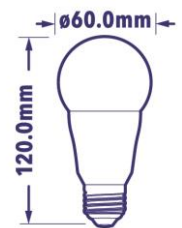

- Replacement for 100 W incandescent lamp
- Frosted Dome
- Slim and elegant heatsink design
- E27 lamp base
- Lifetime of 15,000 hrs
- 86% Energy Saving
- Switching cycle 15,000 times
- Non-dimmable

Order Code 66276

General Data

Lamp Socket E27
Design Frosted dome

Geometric Data

Length (mm) 120.0
Diameter (mm) 60.0
Weight (g) 47g

Electric Data

Wattage 14W
Voltage 220-240 V AC
Power Factor ≥ 0.50
Operating Frequency 50/60 Hz

Photometric Data

Luminous Flux (lm) 1550
CRI ≥ 80
CCT 3000 K – warm white
Luminous Intensity (cd) 270
Beam Angle (°) 160°
Lifetime 15,000 hrs

Equivalent to (W) 100 W

Order Code	66276
Product Description	Verbatim LED E27 Classic A 14W 3000K WW 1550lm 220-240V

Technical Packaging Details

Giftbox Barcode	4895117962763
Inner Carton Barcode	N.A.
Outer Carton Barcode	24895117962767
Pack Dimensions (HxWxL)	118 mm x 60 mm x 60 mm
Pack Weight	TBC
Carton Qty (Shipping Unit)	12
Carton Dimensions (HxWxL)	130 mm x 191 mm x 250 mm
Cartons/Layer	24
Layers/Pallet	7
Units/Pallet	2016