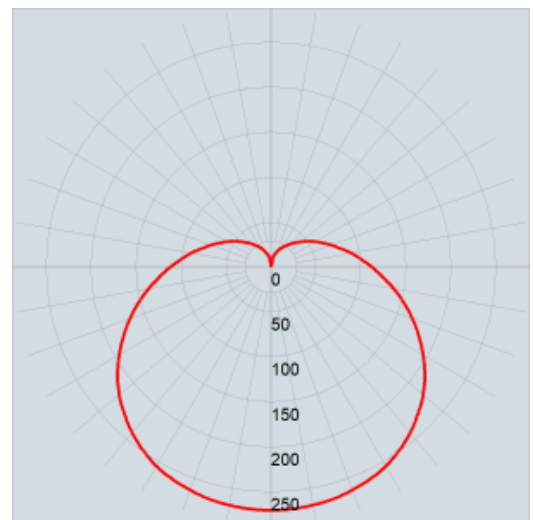

- Replacement for 100 W incandescent lamp
- Frosted Dome
- Slim and elegant heatsink design
- E27 lamp base
- Lifetime of 15,000 hrs
- 86% Energy Saving
- Switching cycle 15,000 times
- Non-dimmable

Order Code 66276

General Data

Lamp Socket E27
Design Frosted dome

Geometric Data

Length (mm) 120.0
Diameter (mm) 60.0
Weight (g) 47g

Electric Data

Wattage 14W
Voltage 220-240 V AC
Power Factor ≥ 0.50
Operating Frequency 50/60 Hz

Photometric Data

Luminous Flux (lm) 1550
CRI ≥ 80
CCT 3000 K – warm white
Luminous Intensity (cd) 270
Beam Angle (°) 160°
Lifetime 15,000 hrs

Equivalent to (W) 100 W

Order Code	66276
Product Description	Verbatim LED E27 Classic A 14W 3000K WW 1550lm 220-240V