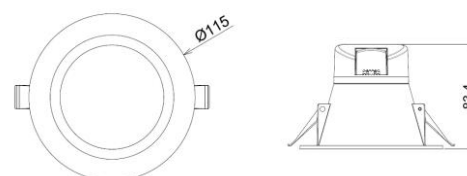

Verbatim™ 3-CCT Integrated Downlight (Deep Recessed)

Technology you can trust

IC-4 10W 3000K/4000K/5700K 700-900lm dimmable

- 3-CCT (3000K/4000K/5700K) selectable
- Switch on the back to select CCT
- 10W, 700-900lm
- Equipped with 2-pin Australia AS3112 plug, ready to plug-in
- Triac dimmable
- IC-4 insulation rated, can be covered by insulating material during insulation
- 90° beam angle
- Lifetime 40,000 hrs

Order Code 66324

General Data

Lamp Socket Integrated downlight
Design Deep Recessed diffuser

Geometric Data

Height (mm) 83.4mm (including LED driver)
Diameter (mm) 115mm
Weight (g) TBC

Electric Data

Wattage 10W
Voltage 220-240 V AC
Power Factor ≥ 0.9
Operating Frequency 50/60 Hz

Photometric Data

Total Luminous Flux (lm) 700-900lm
90° cone Luminous Flux (lm) N/A
CRI ≥ 80
CCT 3000K/4000K/5700K
Luminous Intensity (cd) TBC (measured at 4000K)
Beam Angle (°) 90°
Lifetime 40,000 hrs

Equivalent to (W)

LUMINOUS INTENSITY DISTRIBUTION DIAGRAM

Order Code

66324

Product Description

Verbatim LED recessed downlight (deep recessed diffuser) 10W
CCT selectable 700-900lm with AU plug (90/115mm)

Technical Packaging Details