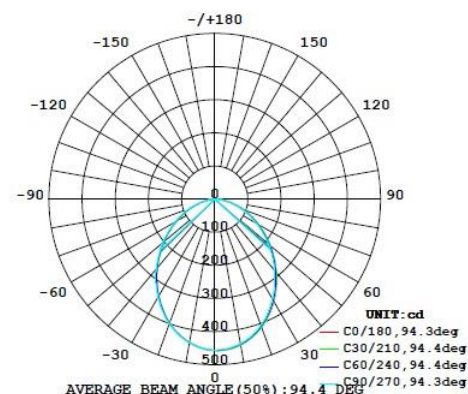

Verbatim™ 3-CCT Integrated Downlight (Deep Recessed)

Technology you can trust

IC-4 10W 3000K/4000K/5700K 700-900lm dimmable

- 3-CCT (3000K/4000K/5700K) selectable
- Switch on the back to select CCT
- 10W, 700-900lm
- Equipped with 2-pin Australia AS3112 plug, ready to plug-in
- Triac dimmable
- IC-4 insulation rated, can be covered by insulating material during insulation
- 90° beam angle
- Lifetime 40,000 hrs

Order Code 66324

General Data

Lamp Socket Integrated downlight
Design Deep Recessed diffuser

Geometric Data

Height (mm) 83.4mm (including LED driver)
Diameter (mm) 115mm
Weight (g) TBC

Electric Data

Wattage 10W
Voltage 220-240 V AC
Power Factor ≥ 0.9
Operating Frequency 50/60 Hz

Photometric Data

Total Luminous Flux (lm) 700-900lm
90° cone Luminous Flux (lm) N/A
CRI ≥ 80
CCT 3000K/4000K/5700K
Luminous Intensity (cd) TBC (measured at 4000K)
Beam Angle (°) 90°
Lifetime 40,000 hrs

Equivalent to (W)

LUMINOUS INTENSITY DISTRIBUTION DIAGRAM