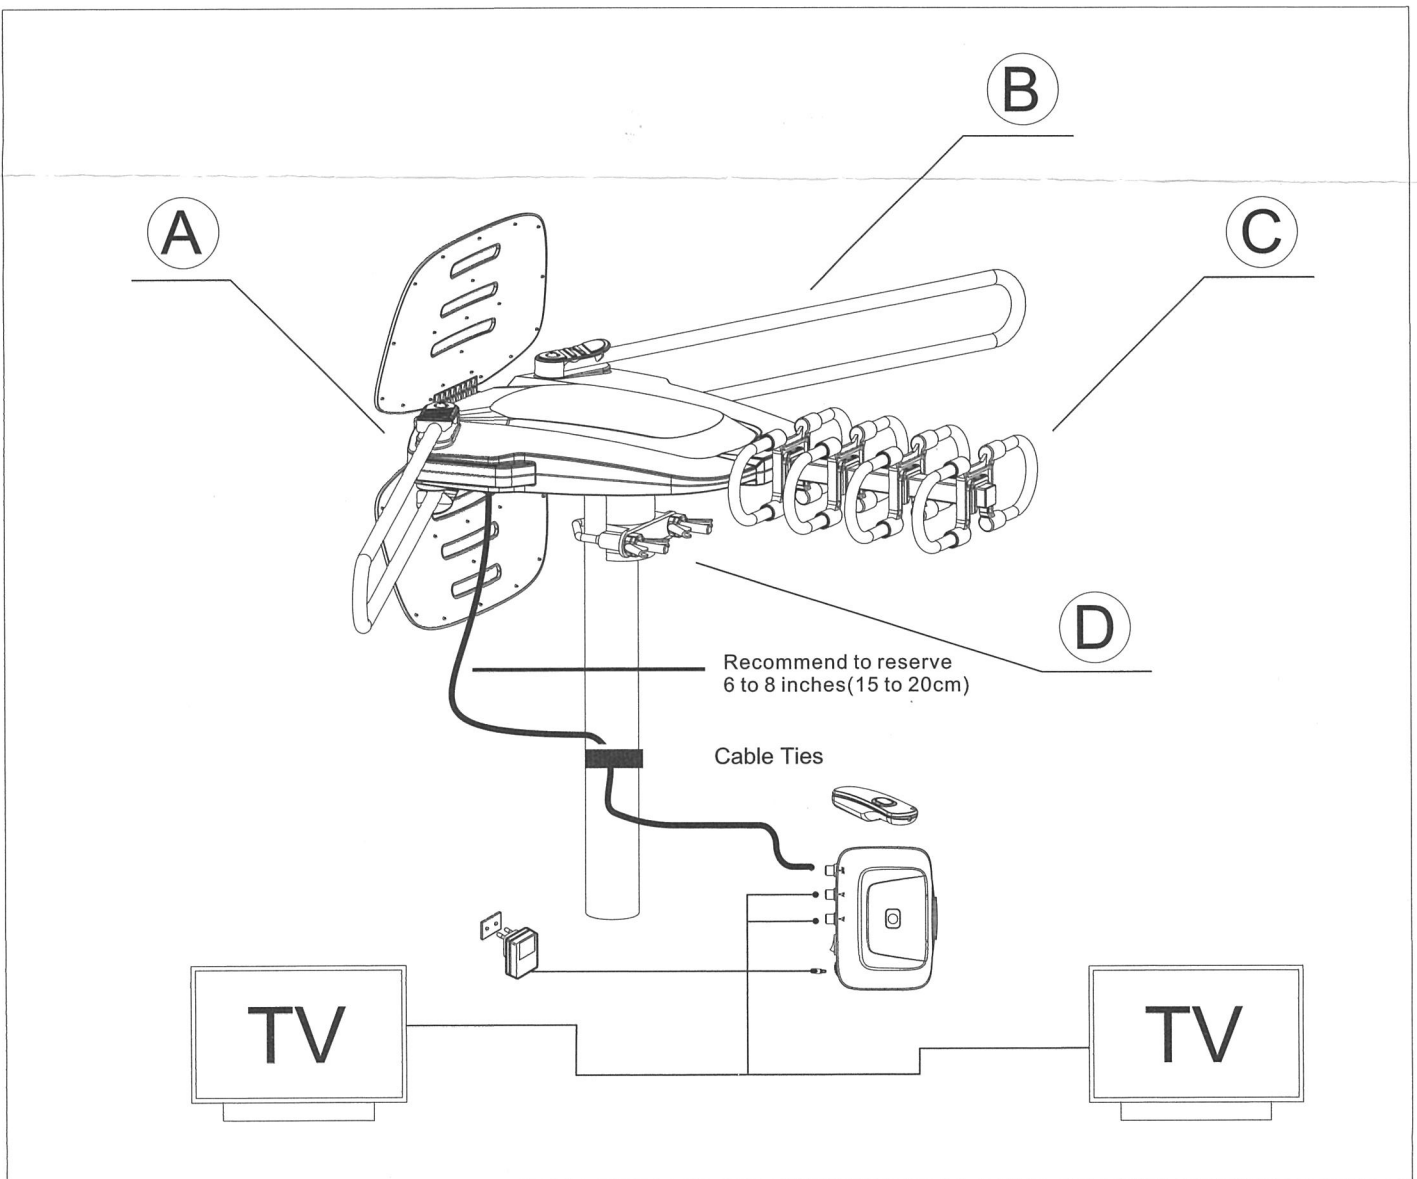

DIGITAL OUTDOOR ROTATING TV ANTENNA MODEL: ANT-12UVR

TECHNICAL DATA

Frequency range	Channels	Impedance	No.of elements	Antenna gain	Amplifier gain	Beam with H/V	Front-back ratio	Antenna length
174-230MHz 470-862MHz	Ch.5-12 Ch.21-69	75Ω	6	3-5dBi 7-10dBi	15dBi	H60°V60° H360°V360°	5-10dB 8-13dB	440mm

Power Supply Unit	Power Input	Power Output	Rotating degree	Power Light	Rotating Light
	240V 50Hz	AC 15V 300mA	360°	Red	Green

INSTALLATION INSTRUCTIONS

INSTALLATION INSTRUCTIONS