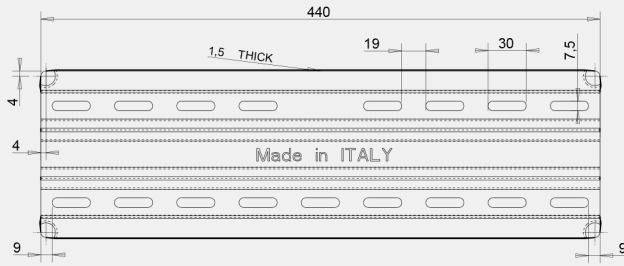

32356

32354