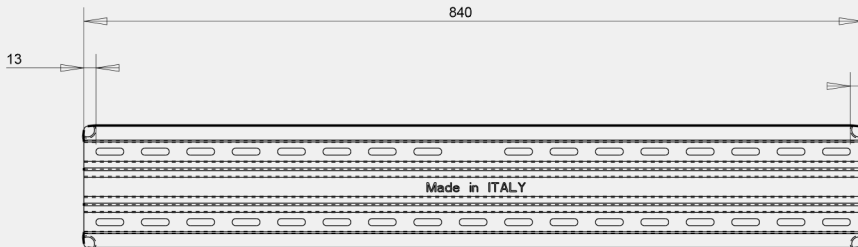

07027

07028

07029