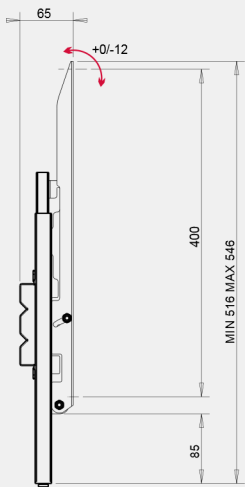

Wall support for monitors from 37" to 55" to create installations of multiple monitors, forming limitless solutions thanks to the combination of the wall plates and the vertical bars. ALIGNER allows an aligned installation. Inclination is possible from 0° to 12°. Monitors can be installed both horizontally and vertically.

COMBINAZIONI / COMBINATIONS

cod.	MAX VESA.	WIDTH X	WEIGHT CAPACITY
32354	400	440	80kg
32356	600	640	80kg
32355	800	840	80kg

cod.	Y	Z	WEIGHT CAPACITY	INCLINATION
07027	35	430	50kg/110lbs	0-12°
07028	25	420	50kg/110lbs	0-0°
07029	25	620	50kg/110lbs	0-0°

Targeted to Professionals

Aligner

Allineatore per assemblare menu digital.

Aligner for assembling menu digital.

32354

32356

32355

07027