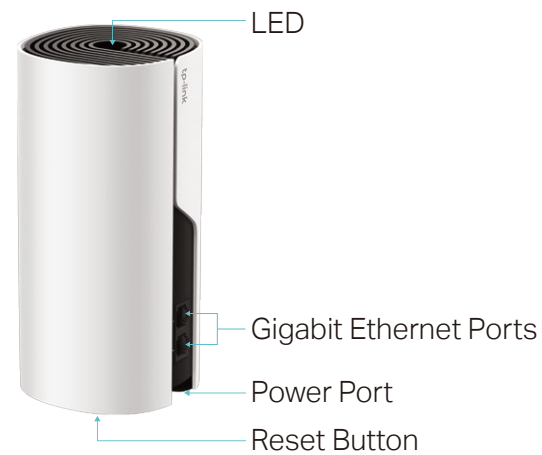

Specifications

Hardware

- Ports: 2 WAN/LAN Gigabit Ethernet Ports, 1 Power Port
- Buttons: 1 Reset button on the underside
- Antenna Type: 2 internal dual-band antennas per Deco unit
- Flash: 16 MB
- SDRAM: 128 MB
- Dimensions: 7.5 × 3.6 × 3.6 in. (190.5 × 90.7 × 90.7 mm)
- Power Adapter Input: 100-240V~ 50/60Hz 0.6A
- Power Adapter Output: 12V = 1.5A

Wireless

- Wireless Standards: IEEE 802.11 ac/n/a 5 GHz, IEEE 802.11 b/g/n 2.4 GHz
- Frequency: 2.4 GHz and 5 GHz
- Signal Rate: 867 Mbps at 5 GHz, 300 Mbps at 2.4 GHz
- Transmit Power: FCC: <30 dBm, CE: <20 dBm (2.4 GHz), <23 dBm (5 GHz)
- Wireless Security: WPA-PSK/WPA2-PSK

*Maximum wireless transmission rates are the physical rates derived from IEEE Standard 802.11 specifications. Range, coverage, and maximum quantity of connected devices are based on test results under normal usage conditions. Actual wireless data throughput, wireless coverage, and quantity of connected devices are not guaranteed and will vary as a result of 1) environmental factors, including building materials, physical objects, and obstacles, 2) network conditions, including local interference, volume and density of traffic, product location, network complexity, and network overhead, and 3) client limitations, including rated performance, location, connection quality, and client condition. Use of MU-MIMO requires clients to also support MU-MIMO. Clients need to support 802.11k/v/r and may require additional set up. Performance may vary depending on the client device.

Software

- Working Mode: Router, Access Point
- WAN Type: Dynamic IP/Static IP/PPPoE/L2TP/PPTP
- DHCP: Server, Client
- Quality of Service: WMM
- Firewall Security: SPI Firewall
- Protocols: Supports IPv4 and IPv6
- Guest Network: 2.4 GHz guest network x 1, 5 GHz guest network x 1
- Features: Parental Controls, QoS (Quality of Service), Reporting, Assisted Setup, Address Reservation, Port Forwarding, TP-Link DDNS, VLAN, IPv6, LED Control
- Management: Local Management, Remote Management

Others

- Certification: CE, FCC, IC, NCC, BSMI, IDA, RCM, JPA, JRF, VCCI, KC, RoHS
- Smartphone/Tablet Requirements: iOS 9.0 or later, Android 4.4 or later
- Environment: Operating Temperature: 0°C~40°C (32°F~104°F), Storage Temperature: -40°C~70°C (-40°F~158°F), Operating Humidity: 10%~90% non-condensing, Storage Humidity: 5%~90% non-condensing
- Package Contents for Deco M4 (2-pack): 2 Deco units, 2 Power Adapters, 1 RJ45 Ethernet Cable