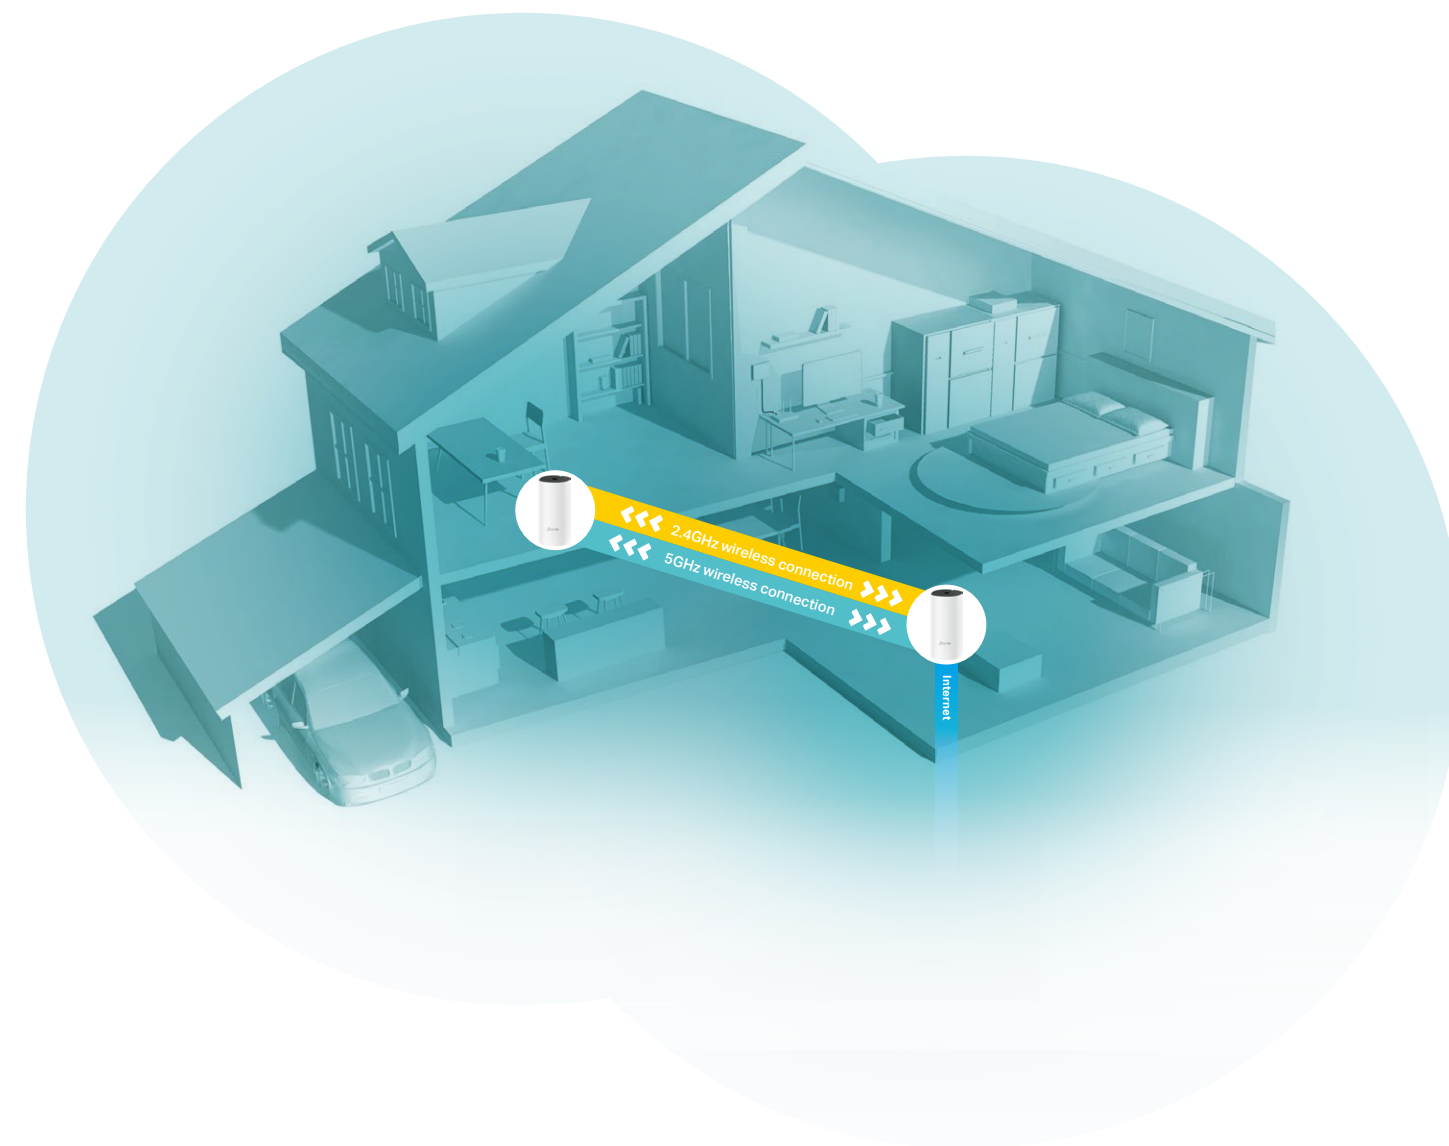

**deco**<sup>™</sup> | Whole Home Mesh Wi-Fi System  
Seamless Roaming | Parental Controls | Easy Setup

# AC1200 Whole Home Mesh Wi-Fi System

Deco M4

## Fast. Stable. Everywhere.

Deco is the simplest way to guarantee a strong Wi-Fi signal in every corner of your home. Enjoy fast, stable connections for an army of devices in a whole-home coverage. Setup is made easier with the Deco app there to walk you through every step.