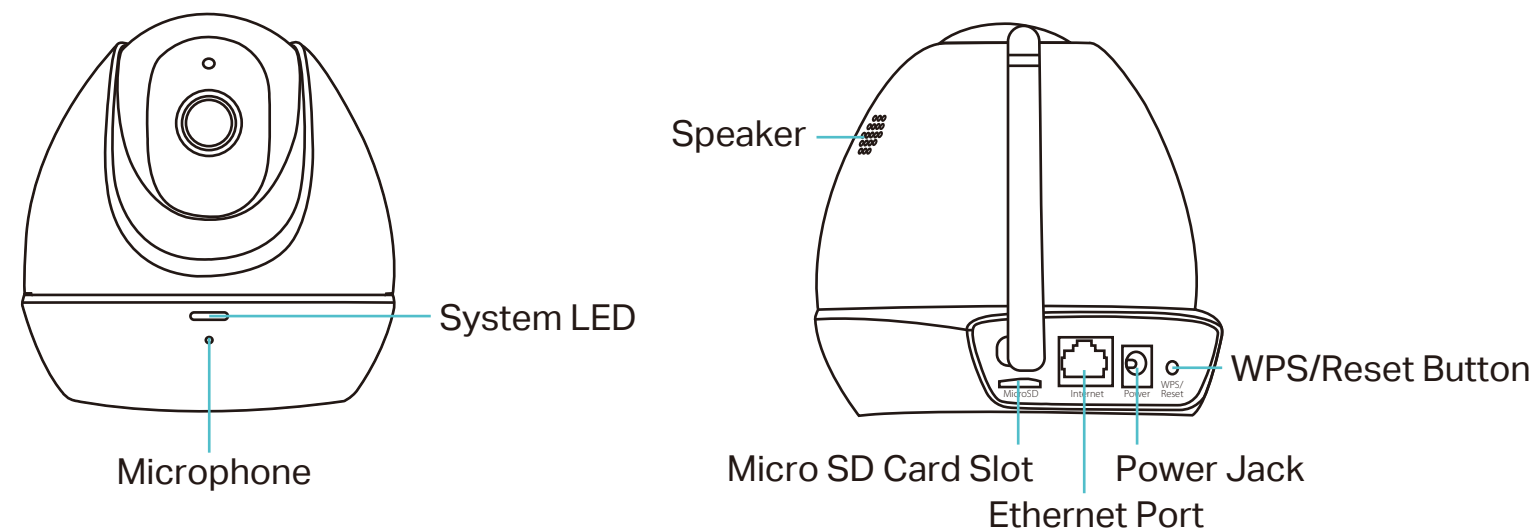

Specifications

Hardware

- Power Connector: DC power jack
- Ethernet: RJ-45 for Ethernet 10/100 Base-T
- Button: WPS/Reset button
- LED: System LED, WPS LED
- External Storage: Micro SD card slot (Supports up to 128GB)
- External Power Supply: 12V/1A, Max 12W
- Dimensions (W x D x H): 5.7 x 4.3 x 4.2 in. (144 x 109 x 106 mm)