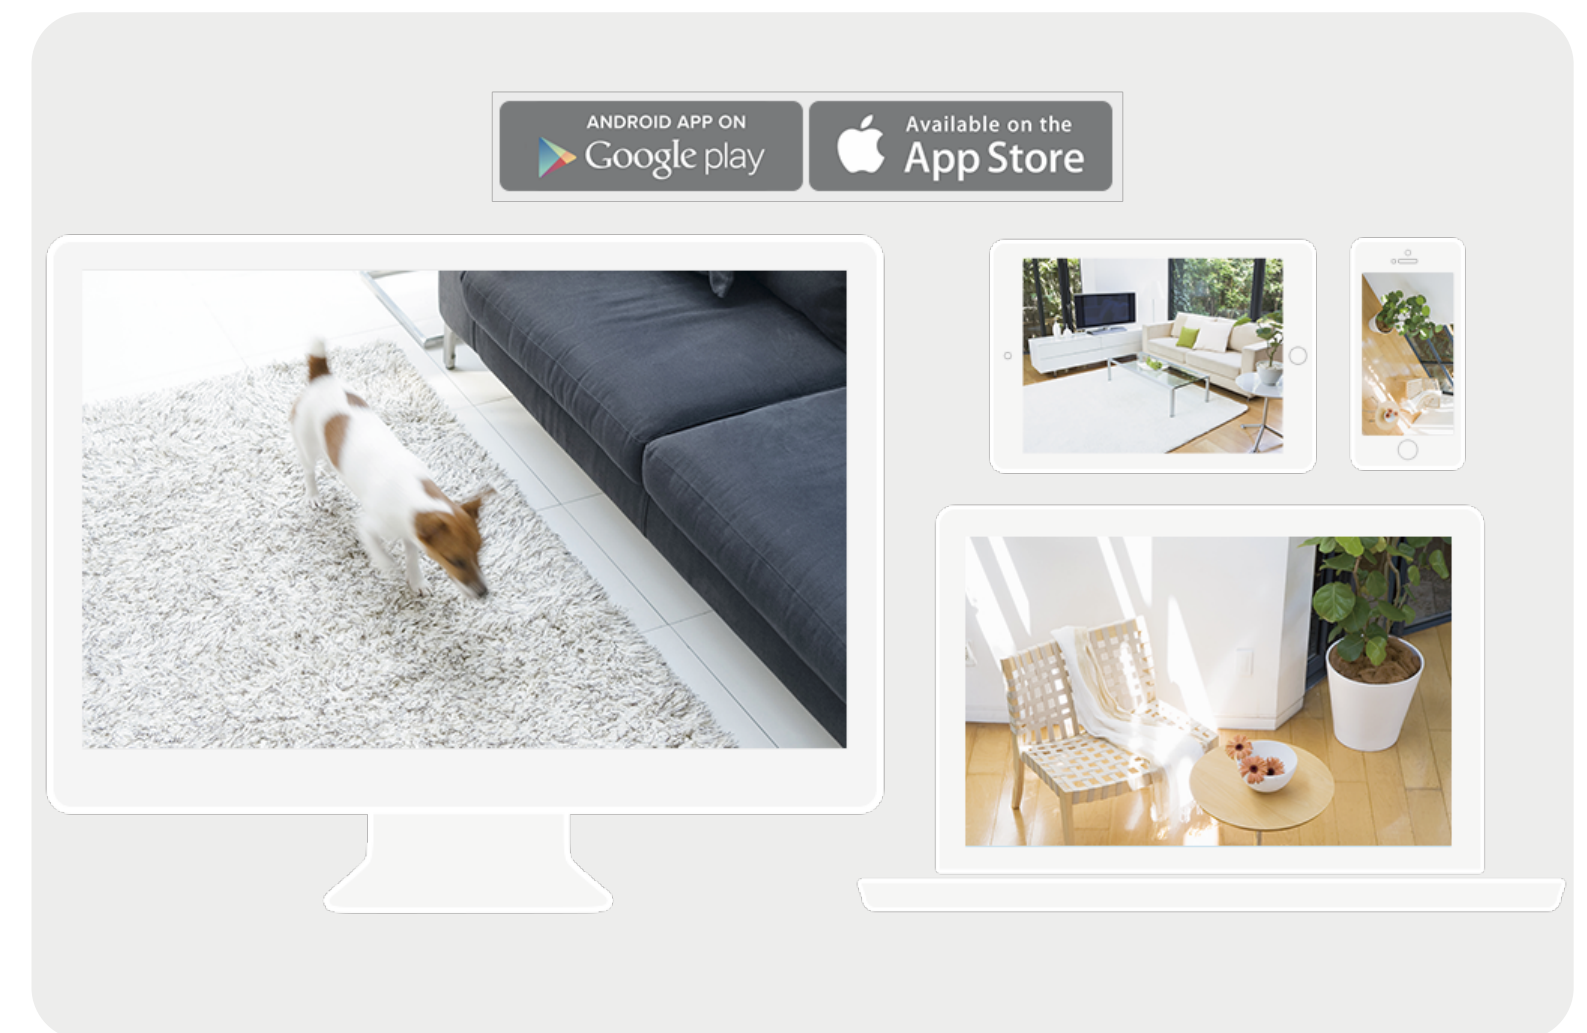

HD Pan/Tilt Wi-Fi Camera

See up to 360 degrees horizontally
and 150 degrees vertically

NC450

Highlights

Stay Connected and Secure

The NC450 helps you look after what matters most. With its smooth and durable Pan/Tilt, you can turn the camera to almost any position you want to view HD video from your smartphone, tablet or laptop, and its Night Vision mode helps you keep track of things in the dark. For peace of mind, the camera can send you email and smartphone alerts when it detects motion or sound.

Anywhere. Anytime Access.

The tpCamera app and tplinkcloud.com web portal allows you to take control of your Wi-Fi camera anywhere, anytime over the internet. View live feed, record videos, and snap pictures to your heart's desire. You can also use the tpCamera app to view pictures and videos you've saved or check those that have been triggered by motion or sound detection, even when you're not on the scene.

Multiple Applications

- Motion Tracking – Automatic motion tracking intelligently adjusts the camera's angle to keep moving objects within sight
- Live Video – Check up on what's happening with high-quality HD live videos on your smartphone, tablet or computer from anywhere
- 24-hour Recording – Helps you to keep in touch with what matters most, giving you a peace of mind, both at home and in the office
- Communicate with Ease – Connect with your family instantly with 2-way communication
- Multi-user Access – Invite and share your camera access with family and friends

Ease of Use

- Micro SD Card Storage – Save your videos and pictures thanks to an integrated Micro SD slot
- WPS Support – Connect to your wireless network easily via the WPS function on both the camera and compatible wireless routers
- Anywhere and Anytime – Quick and easy remote camera access with the tpCamera app and tplinkcloud.com web portal
- Passive PoE – Power the camera through the Ethernet cable, giving you greater flexibility in placing the camera without worries about power outlet