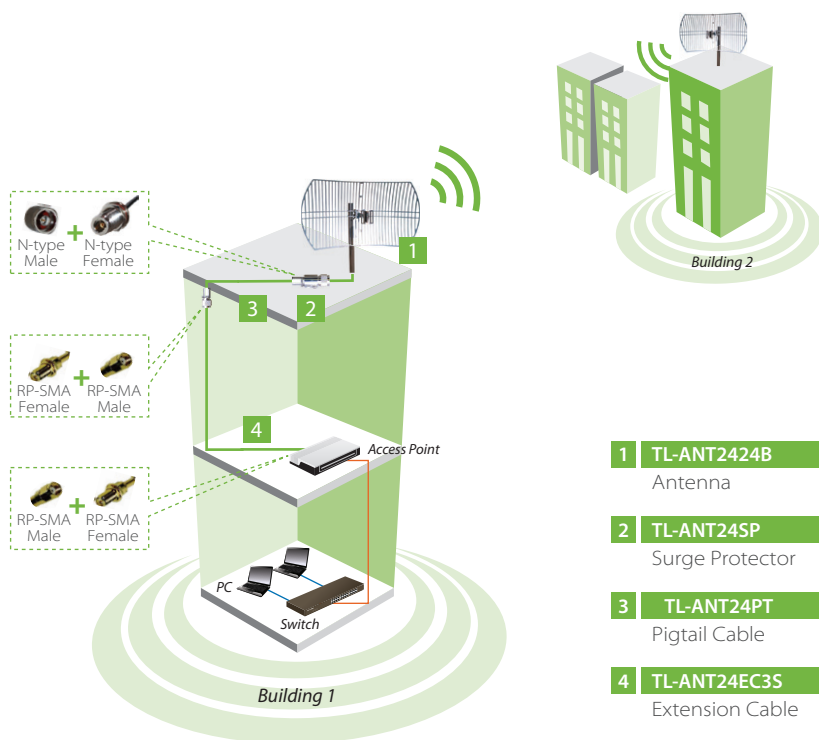

3 Meters Antenna Extension Cable

TL-ANT24EC3S

⦿ Features:

- Easy to install and use
- 3 meters in length allows you to relocate your antenna to a optimal position to maximize the wireless performance
- Features higher performance low loss CFD-200 cable with excellent flexibility
- RP-SMA Male to Female connector

⦿ Description:

What happens when your wireless signal is too weak to connect to an access point in another building and you want to better position your wireless antenna in a higher or wider place to get a better signal? The antenna extension cable is the answer to your problems. There is no need to move your access point or wireless router, which may sometimes be immovable, from place to place. With the several kind of low-loss extension cable, you will have more flexibility to move your antenna in order to maximize your wireless performance.

⊙ Specifications:

Dimension	3 Meters
Frequency	DC ~ 3GHz
Impedance	50Ω Nominal
Insertion Loss	2.2 dB
Connector Type	RP-SMA Male to Female
Operating Temp	-10°C ~ +60°C
Storage Temp	-40°C ~ +80°C

⊙ Diagram:

Outdoor Point to Point Application

Simple and Convenient Installation with Excellent Transmission Range

Package:

- 3 Meters Antenna Extension Cable
TL-ANT24EC3S