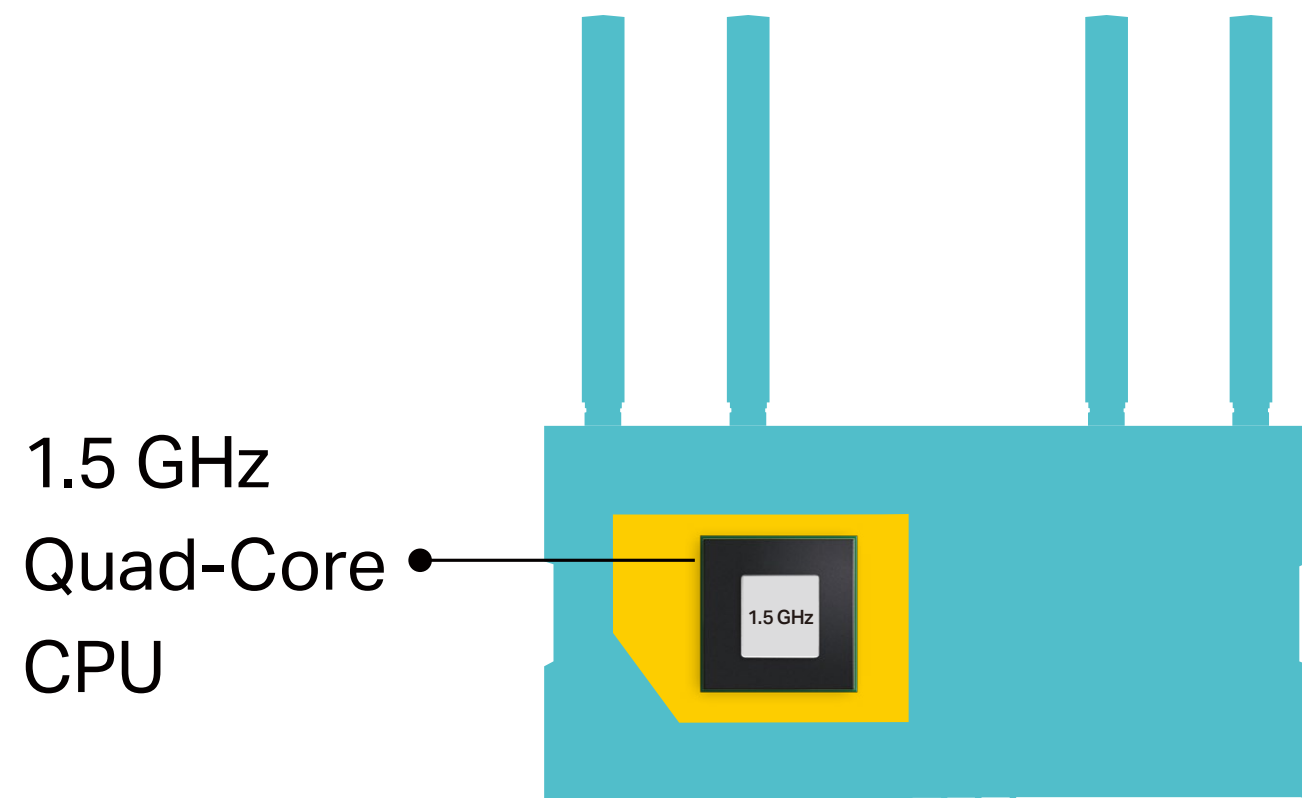

Smooth Streaming

OFDMA allows clients to transmit both on uplink and downlink sharing one band at one time, which cuts the latency and jittering.[‡]

Save Clients' Power

Target Wake Time helps mobile devices, especially IoT devices, consume less power during data transmission cycles to prolong battery life.[‡]

Boosted Coverage

Four high-gain antennas and Beamforming transmit Wi-Fi signals to every corner of your home and concentrate signals strength towards connected devices. Wi-Fi 6 adjusts the bandwidth of sub-channels, making signals clearer and ensuring larger coverage.[†]

1.5 GHz
Quad-Core
CPU

Gigabit Internet Access

Take full advantage of your broadband with speed up to 1 Gbps with a Gigabit WAN port. Plug your PCs, smart TVs and game consoles into one of the four Gigabit LAN ports for fast and reliable wired connections.[^]