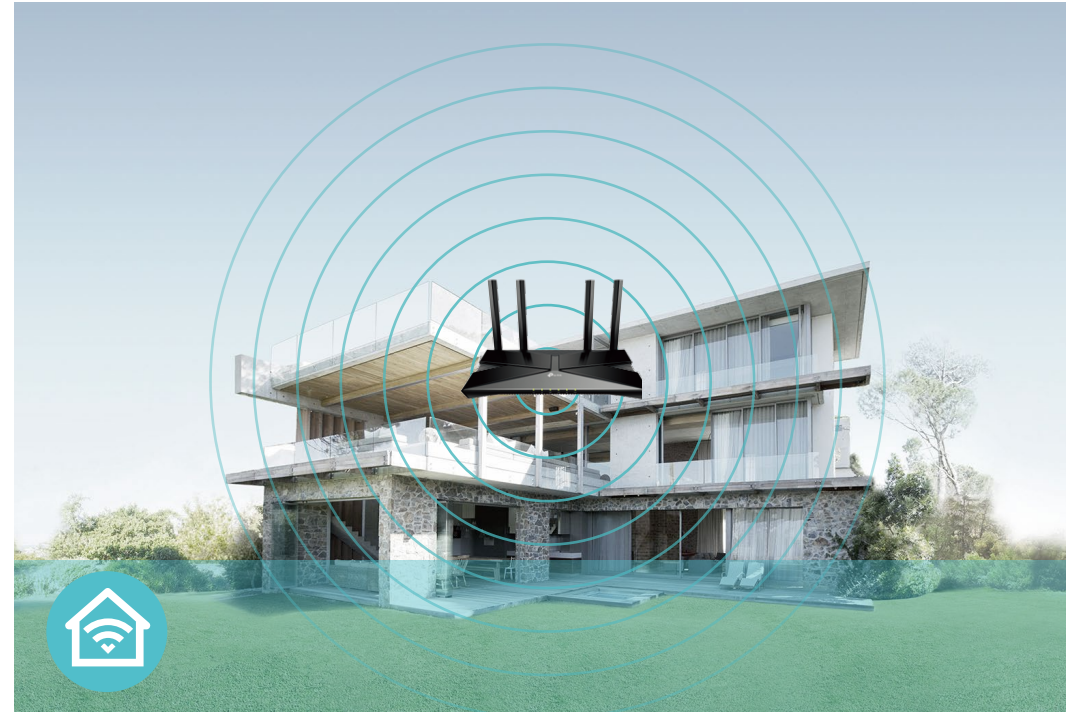

Boosted Coverage

Four high-gain antennas and Beamforming transmit Wi-Fi signals to every corner of your home and concentrate signals strength towards connected devices. Wi-Fi 6 adjusts the bandwidth of sub-channels, making signals clearer and ensuring larger coverage.[†]

1.5 GHz
Quad-Core
CPU

Gigabit Internet Access

Take full advantage of your broadband with speed up to 1 Gbps with a Gigabit WAN port. Plug your PCs, smart TVs and game consoles into one of the four Gigabit LAN ports for fast and reliable wired connections.[^]

Gigabit Ports

Features

Speed

- **Wi-Fi 6 Technology** – The new era of Wi-Fi with speeds up to 1.8 Gbps[†]
- **OFDMA** – Provides 4× greater capacity for more simultaneous connections.[§]
- **Next-Gen Wireless Speed** – 574 Mbps on 2.4 GHz (802.11ax) + 1201 Mbps on 5 GHz (802.11ax)[†]
- **1.5 GHz Quad-Core CPU** – Helps accelerate wired and wireless transmission simultaneously to keep your connections fast and uninterrupted.

Wi-Fi Range

- **Ultimate Range Wi-Fi** – Four high-gain external antennas deliver a Wi-Fi signal to every corner of your home, making all of your connections more efficient and stable.
- **Beamforming Technology** – Concentrates Wi-Fi signals towards individual devices to ensure stronger connections