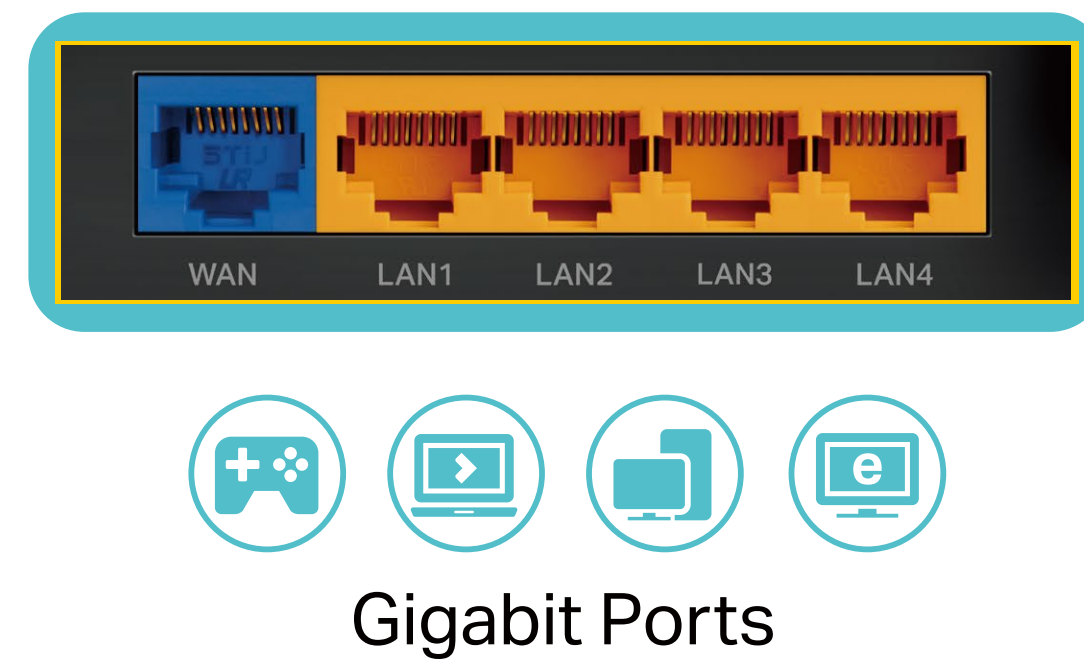

Boosted Coverage

Four high-gain antennas and Beamforming transmit Wi-Fi signals to every corner of your home and concentrate signals strength towards connected devices. Wi-Fi 6 adjusts the bandwidth of sub-channels, making signals clearer and ensuring larger coverage.[†]

Highlights

Powerful Quad-Core CPU

A 1.5 GHz Quad-Core CPU provides the processing ability to handle enormous data throughput and minimizes the lag within your home network, giving you a smooth experience.

1.5 GHz
Quad-Core
CPU

Gigabit Internet Access

Take full advantage of your broadband with speed up to 1 Gbps with a Gigabit WAN port. Plug your PCs, smart TVs and game consoles into one of the four Gigabit LAN ports for fast and reliable wired connections.[^]

Gigabit Ports

Features

Speed

- **Wi-Fi 6 Technology** – The new era of Wi-Fi with speeds up to 1.8 Gbps[†]
- **OFDMA** – Provides 4× greater capacity for more simultaneous connections.[§]
- **Next-Gen Wireless Speed** – 574 Mbps on 2.4 GHz (802.11ax) + 1201 Mbps on 5 GHz (802.11ax)[†]
- **1.5 GHz Quad-Core CPU** – Helps accelerate wired and wireless transmission simultaneously to keep your connections fast and uninterrupted.