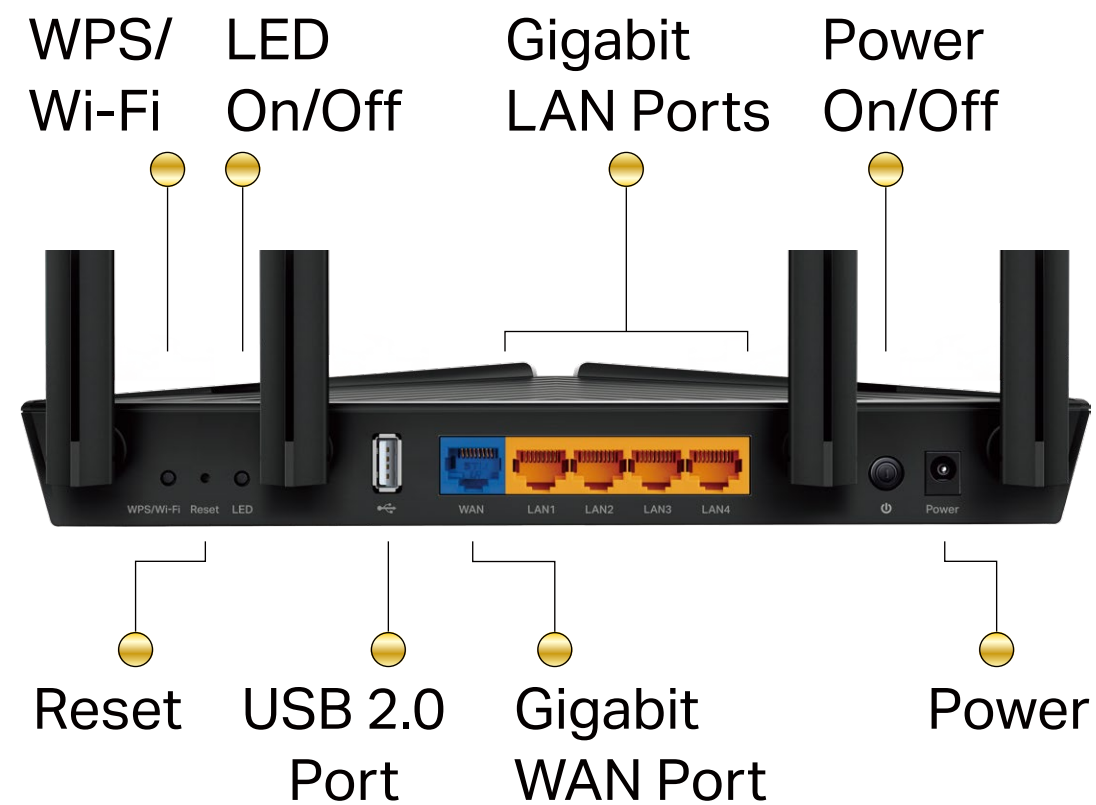

Security

- Parental Controls – Manage when and how connected devices can access the internet
- Guest Network – Provides separate access for guests to secure the home network
- Access Control – Establishes a whitelist or blacklist to allow or restrict certain devices to access the internet
- Encryptions for Secure Network – WPA-PSK and WPA2-PSK encryptions provide active protection against security threats

Easy Sharing

- USB Port – Connects external storage devices to rapidly share files, photos, and videos
- Built-in Media Server – Allows you to play music, watch videos and view photos from any device on your network

Specifications

Hardware

- Ethernet Ports: One Gigabit WAN Port, four Gigabit LAN Ports
- USB Port: One USB 2.0 Port
- Buttons: WPS/Wi-Fi Button, LED On/Off Button, Power On/Off Button, Reset Button
- Antennas: Four External Antennas
- External Power Supply: 12V/1.5A
- Dimensions (W x D x H): 10.2 × 5.3 × 1.5 in (260.2 × 135.0 × 38.6 mm)