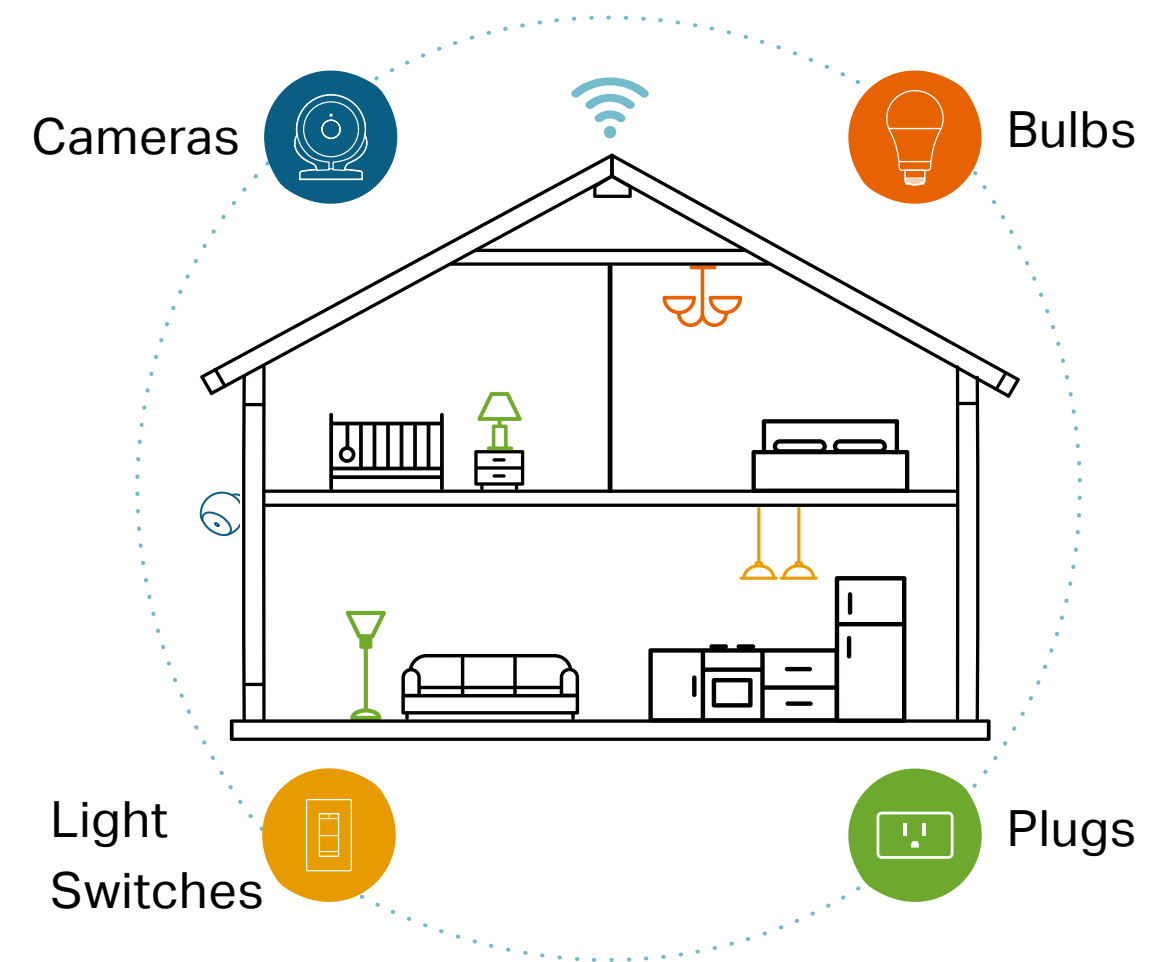

## Multi-scenarios

Tap your smartphone to instantly adjust the light however you want to create the perfect atmosphere for any scenario—romance, partying, relaxation, or anything else—with settings for various occasions.

## Device Grouping

Use Grouping to combine your smart bulb with other Kasa Smart devices for seamless control with a single tap of your smartphone.

## Your Home. One App.

With the Kasa Smart app, you can easily access and control smart plugs, cameras, light switches, bulbs and more. Checking in on your home is only a few taps away.

Learn more at [tp-link.com/smarthome](https://tp-link.com/smarthome)

## Ease of Use

- No Hub Required – Connect to your existing Wi-Fi router with no extra hub required
- Easy Setup – Download the Kasa Smart app and follow the setup instructions for your bulb
- Remote Control – Control your smart bulbs from anywhere with the free Kasa Smart app
- Scheduling – Set schedules to turn on/off the smart bulbs at any chosen time for your convenience
- Multi-scene – Save your light settings as different scenes to enjoy instant access to them