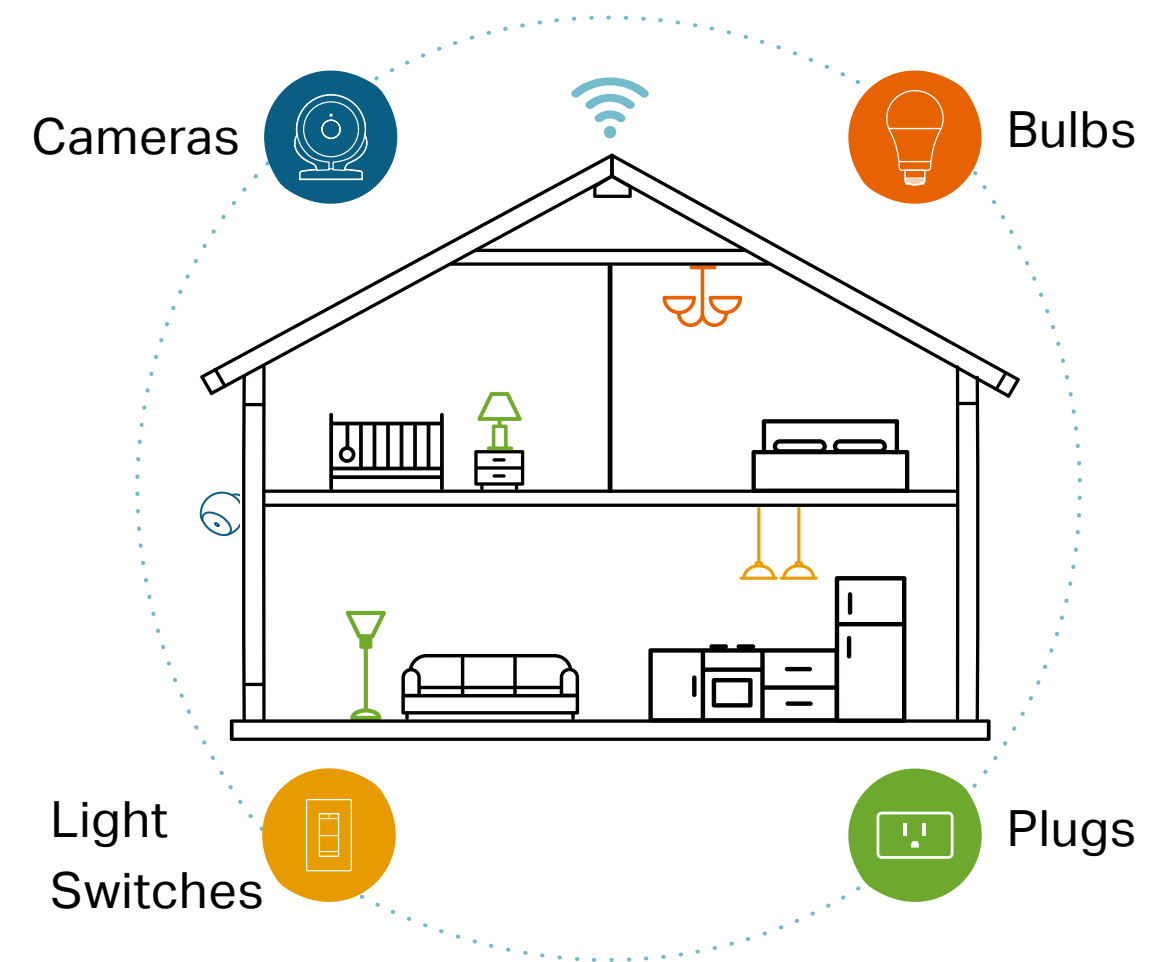

*The Alexa and Google Assistant are not available in all languages and countries.

Multi-scenarios

Tap your smartphone to instantly adjust the light however you want to create the perfect atmosphere for any scenario—romance, partying, relaxation, or anything else—with settings for various occasions.

Highlights

Device Grouping

Use Grouping to combine your smart bulb with other Kasa Smart devices for seamless control with a single tap of your smartphone.

Your Home. One App.

With the Kasa Smart app, you can easily access and control smart plugs, cameras, light switches, bulbs and more. Checking in on your home is only a few taps away.

Learn more at tp-link.com/smarthome

Features

Ease of Use

- No Hub Required – Connect to your existing Wi-Fi router with no extra hub required
- Easy Setup – Download the Kasa Smart app and follow the setup instructions for your bulb
- Remote Control – Control your smart bulbs from anywhere with the free Kasa Smart app
- Scheduling – Set schedules to turn on/off the smart bulbs at any chosen time for your convenience
- Multi-scene – Save your light settings as different scenes to enjoy instant access to them

Compatibility

- Works with Voice Assistants – Control smart bulbs using the leading voice assistants such as Alexa, Google Assistant
- Works with IFTTT – Set interactions between a wide array of devices, software, and services using IFTTT
- Compatible with Android, iOS – The free Kasa Smart app lets you run smart bulbs from any Android (5.0 or higher) or iOS (iOS 10 or higher) devices