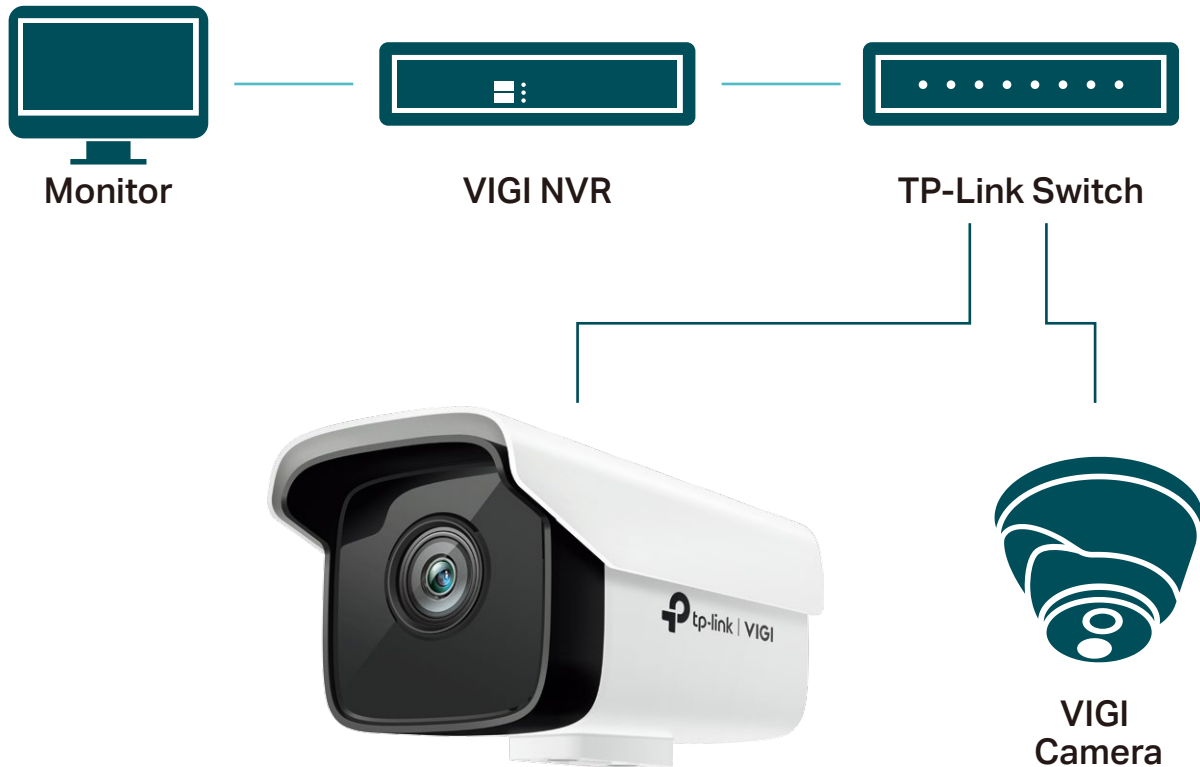

// VIGI Surveillance Solution

The VIGI professional surveillance system by TP-Link is dedicated to protecting the business that you've worked hard to build—whenever, wherever.

Outstanding functions, reliable quality guarantees, and simplified installation work together to ensure your business stays safe and sound.