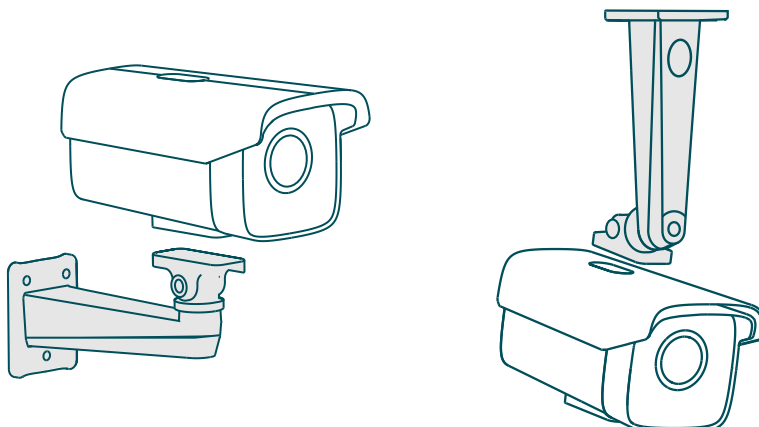

3D DNR

Removes abnormal pixelation to provide clearer video and eliminate distortion.

// VIGI Surveillance Solution

The VIGI professional surveillance system by TP-Link is dedicated to protecting the business that you've worked hard to build—whenever, wherever.

Outstanding functions, reliable quality guarantees, and simplified installation work together to ensure your business stays safe and sound.

// Flexible Installation

Find the perfect vantage point by simply securing your camera to an overhead or wall mounting bracket (not provided).