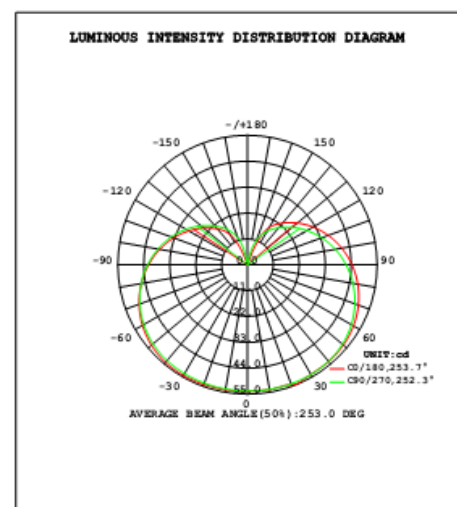

#### Geometric Data

Length (mm) 110.3  
Diameter (mm) 60.0  
Weight (g) 76g

#### Photometric Data

Luminous Flux (lm) 480  
CRI  $\geq 80$   
CCT 3000 K – warm white  
Luminous Intensity (cd) 60  
Beam Angle (°) 220°  
Lifetime 20,000 hrs

**Equivalent to (W)** 40 W

<b>Order Code</b>	64595
<b>Product Description</b>	Verbatim LED E27 Classic A 7W 3000K WW 200-240V Dimmable