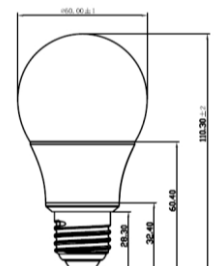

Photometric Data

Luminous Flux (lm) 480
CRI ≥ 80
CCT 3000 K – warm white
Luminous Intensity (cd) 60
Beam Angle (°) 220°
Lifetime 20,000 hrs

Equivalent to (W) 40 W