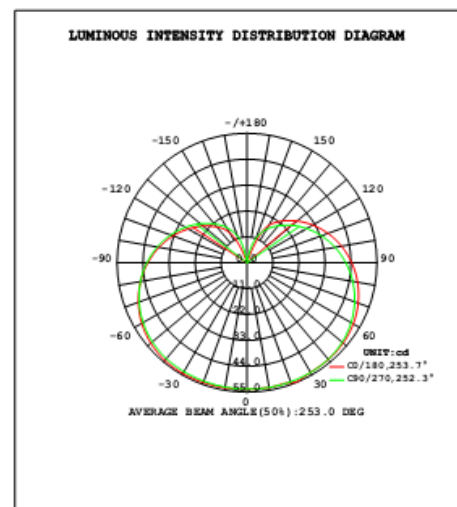

#### Geometric Data

Length (mm) 120.0  
Diameter (mm) 60.0  
Weight (g) 185g

#### Photometric Data

Luminous Flux (lm) 900  
CRI  $\geq 80$   
CCT 6000 K – cool white  
Luminous Intensity (cd) 90  
Beam Angle (°) 220°  
Lifetime 20,000 hrs

**Equivalent to (W)** 60 W

<b>Order Code</b>	64716
<b>Product Description</b>	Verbatim LED Classic A B22 11W 6000K 220-240V DIMMBLE