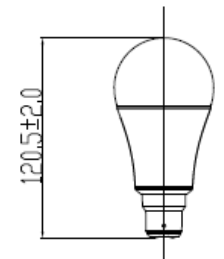

Photometric Data

Luminous Flux (lm) 900
CRI ≥ 80
CCT 6000 K – cool white
Luminous Intensity (cd) 90
Beam Angle (°) 220°
Lifetime 20,000 hrs

Equivalent to (W) 60 W