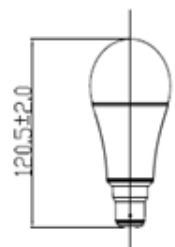

Photometric Data

Luminous Flux (lm) 1055
CRI ≥ 80
CCT 2700 K – warm white
Luminous Intensity (cd) 120
Beam Angle (°) 220°
Lifetime 20,000 hrs

Equivalent to (W) 75 W