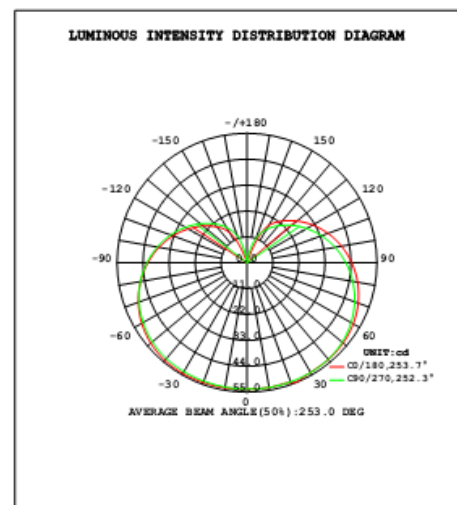

### Geometric Data

Length (mm) 120.5  
Diameter (mm) 60.0  
Weight (g) 185g

### Photometric Data

Luminous Flux (lm) 1055  
CRI  $\geq 80$   
CCT 2700 K – warm white  
Luminous Intensity (cd) 120  
Beam Angle (°) 220°  
Lifetime 20,000 hrs

**Equivalent to (W)** 75 W

<b>Order Code</b>	64914
<b>Product Description</b>	Verbatim LED B22 Classic A 14W 3000K WW 220-240V Dimmable