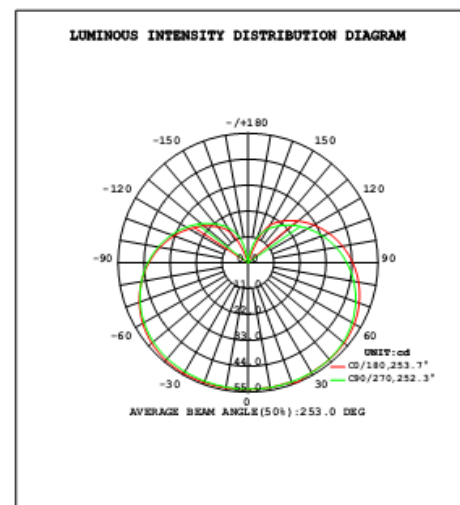

- Replacement for 60 W incandescent lamp
- Frosted Dome
- Slim and elegant heatsink design
- E27 lamp base
- Lifetime of 15,000 hrs
- Switching cycle 100,000 times
- 85% Energy Saving
- Non-dimmable

Order Code 65094

General Data

Lamp Socket E27
Design Frosted dome

Geometric Data

Length (mm) 110.0
Diameter (mm) 60.0
Weight (g) 54g

Electric Data

Wattage 8.8W
Voltage 220-240 V AC
Power Factor ≥ 0.50
Operating Frequency 50/60 Hz

Photometric Data

Luminous Flux (lm) 900
CRI ≥ 80
CCT 6500 K – Day Light
Luminous Intensity (cd) 110
Beam Angle ($^{\circ}$) 220°
Lifetime 15,000 hrs

Equivalent to (W) 60 W

Order Code	65094
Product Description	Verbatim LED E27 Classic A 8.8W 6500K Day Light 220-240V

Technical Packaging Details

Giftbox Barcode	6943760250947
Outer Carton Barcode	26943760250941
Inner Carton Barcode	16943760250944
Pack Dimensions (HxWxL)	126 mm x 60 mm x 60 mm
Pack Weight	73g
Carton Qty (Shipping Unit)	10
Carton Dimensions (HxWxL)	140 mm x 145 mm x 345 mm
Cartons/Layer	15
Layers/Pallet	6
Units/Pallet	900