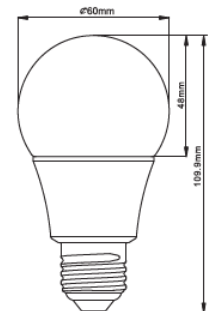

- Replacement for 60 W incandescent lamp
- Frosted Dome
- Slim and elegant heatsink design
- E27 lamp base
- Lifetime of 15,000 hrs
- Switching cycle 100,000 times
- 85% Energy Saving
- Non-dimmable

Order Code 65094

General Data

Lamp Socket E27
Design Frosted dome

Geometric Data

Length (mm) 110.0
Diameter (mm) 60.0
Weight (g) 54g

Electric Data

Wattage 8.8W
Voltage 220-240 V AC
Power Factor ≥ 0.50
Operating Frequency 50/60 Hz

Photometric Data

Luminous Flux (lm) 900
CRI ≥ 80
CCT 6500 K – Day Light
Luminous Intensity (cd) 110
Beam Angle ($^{\circ}$) 220°
Lifetime 15,000 hrs

Equivalent to (W) 60 W

Order Code	65094
Product Description	Verbatim LED E27 Classic A 8.8W 6500K Day Light 220-240V

Technical Packaging Details

Giftbox Barcode	6943760250947
Outer Carton Barcode	26943760250941
Inner Carton Barcode	16943760250944
Pack Dimensions (HxWxL)	126 mm x 60 mm x 60 mm
Pack Weight	73g
Carton Qty (Shipping Unit)	10
Carton Dimensions (HxWxL)	140 mm x 145 mm x 345 mm
Cartons/Layer	15
Layers/Pallet	6
Units/Pallet	900