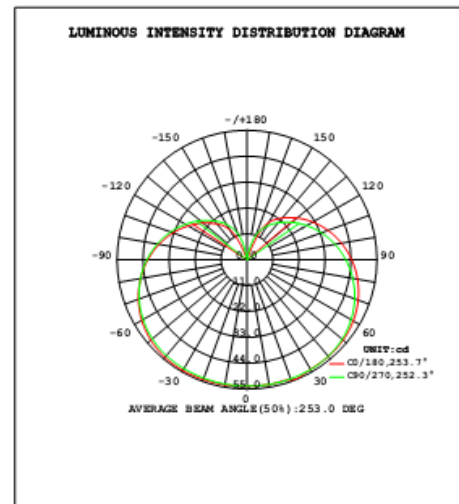

- Replacement for 40 W incandescent lamp
- Frosted Dome
- Slim and elegant heatsink design
- B22 lamp base
- Lifetime of 15,000 hrs
- 86% Energy Saving
- Switching cycle 100,000 times
- Non-dimmable

Order Code 65097

General Data

Lamp Socket B22
Design Frosted dome

Geometric Data

Length (mm) 109.6
Diameter (mm) 60.0
Weight (g) 54g

Electric Data

Wattage 5.5W
Voltage 220-240 V AC
Power Factor ≥ 0.50
Operating Frequency 50/60 Hz

Photometric Data

Luminous Flux (lm) 480
CRI ≥ 80
CCT 3000 K – warm white
Luminous Intensity (cd) 60
Beam Angle (°) 220°
Lifetime 15,000 hrs

Equivalent to (W) 40 W

| | |
|----------------------------|--|
| Order Code | 65097 |
| Product Description | Verbatim LED B22 Classic A 5.5W 3000K WW 2200-240V |

Technical Packaging Details

| | |
|----------------------------|--------------------------|
| Giftbox Barcode | 6943760250978 |
| Outer Carton Barcode | 26943760250972 |
| Inner Carton Barcode | 16943760250975 |
| Pack Dimensions (HxWxL) | 126 mm x 60 mm x 60 mm |
| Pack Weight | 73g |
| Carton Qty (Shipping Unit) | 10 |
| Carton Dimensions (HxWxL) | 140 mm x 145 mm x 345 mm |
| Cartons/Layer | 15 |
| Layers/Pallet | 6 |
| Units/Pallet | 900 |