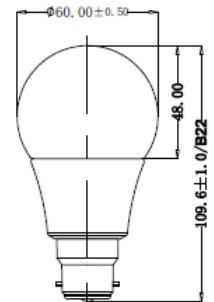

- Replacement for 40 W incandescent lamp
- Frosted Dome
- Slim and elegant heatsink design
- B22 lamp base
- Lifetime of 15,000 hrs
- 86% Energy Saving
- Switching cycle 100,000 times
- Non-dimmable

Order Code 65097

General Data

Lamp Socket B22
Design Frosted dome

Geometric Data

Length (mm) 109.6
Diameter (mm) 60.0
Weight (g) 54g

Electric Data

Wattage 5.5W
Voltage 220-240 V AC
Power Factor ≥ 0.50
Operating Frequency 50/60 Hz

Photometric Data

Luminous Flux (lm) 480
CRI ≥ 80
CCT 3000 K – warm white
Luminous Intensity (cd) 60
Beam Angle (°) 220°
Lifetime 15,000 hrs

Equivalent to (W) 40 W

| | |
|----------------------------|--|
| Order Code | 65097 |
| Product Description | Verbatim LED B22 Classic A 5.5W 3000K WW 2200-240V |

Technical Packaging Details

| | |
|----------------------------|--------------------------|
| Giftbox Barcode | 6943760250978 |
| Outer Carton Barcode | 26943760250972 |
| Inner Carton Barcode | 16943760250975 |
| Pack Dimensions (HxWxL) | 126 mm x 60 mm x 60 mm |
| Pack Weight | 73g |
| Carton Qty (Shipping Unit) | 10 |
| Carton Dimensions (HxWxL) | 140 mm x 145 mm x 345 mm |
| Cartons/Layer | 15 |
| Layers/Pallet | 6 |
| Units/Pallet | 900 |