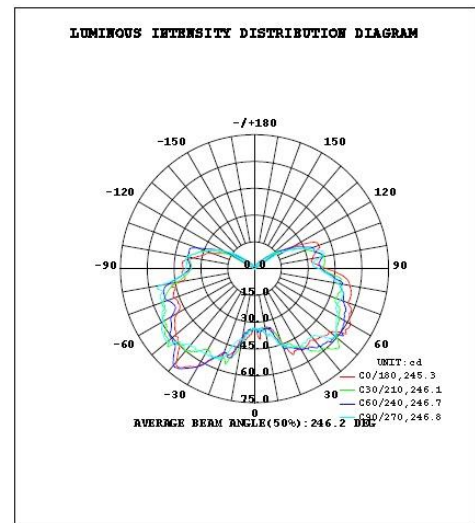

- Replacement for 40 W incandescent Candle lamp
- Clear Dome
- Clear light guide for creating starry effect of incandescent lamp
- E27 lamp base
- 15,000 hrs Lifespan
- Triac dimmable, compatible with Clipsal dimmers
- 85% Energy Saving

Order Code 65120

General Data

Lamp Socket E27
Design Clear dome

Geometric Data

Length (mm) 108
Diameter (mm) 38
Weight (g) 44g

Electric Data

Wattage 6.2W
Voltage 220-240 V AC
Power Factor ≥ 0.50
Operating Frequency 50/60 Hz

Photometric Data

Luminous Flux (lm) 470
CRI ≥ 80
CCT 2700 K – warm white
Luminous Intensity (cd) 70 (max.)
Beam Angle (°) 220°
Lifetime 15,000 hrs

Equivalent to (W) 40 W

Order Code	65120
Product Description	Verbatim LED Candle E27 Clear Dome 6.2W 2700K WW Dimmable 220-240V

Technical Packaging Details

Giftbox Barcode	6943760251203
Outer Carton Barcode	26943760251207
Inner Carton Barcode	16943760251200
Pack Dimensions (HxWxL)	125 mm x 43 mm x 43 mm
Pack Weight	73g
Carton Qty (Shipping Unit)	50
Carton Dimensions (HxWxL)	155 mm x 250 mm x 500 mm
Cartons/Layer	6
Layers/Pallet	6
Units/Pallet	1800