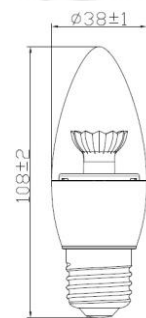

Order Code 65120

General Data

Lamp Socket E27
Design Clear dome

Geometric Data

Length (mm) 108
Diameter (mm) 38
Weight (g) 44g

Electric Data

Wattage 6.2W
Voltage 220-240 V AC
Power Factor ≥ 0.50
Operating Frequency 50/60 Hz

Photometric Data

Luminous Flux (lm) 470
CRI ≥ 80
CCT 2700 K – warm white
Luminous Intensity (cd) 70 (max.)
Beam Angle (°) 220°
Lifetime 15,000 hrs

Equivalent to (W) 40 W

Order Code	65120
Product Description	Verbatim LED Candle E27 Clear Dome 6.2W 2700K WW Dimmable 220-240V

Technical Packaging Details

Giftbox Barcode	6943760251203
Outer Carton Barcode	26943760251207
Inner Carton Barcode	16943760251200
Pack Dimensions (HxWxL)	125 mm x 43 mm x 43 mm
Pack Weight	73g
Carton Qty (Shipping Unit)	50
Carton Dimensions (HxWxL)	155 mm x 250 mm x 500 mm
Cartons/Layer	6
Layers/Pallet	6
Units/Pallet	1800