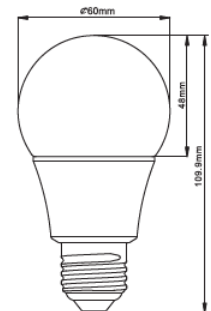

Order Code 65224

General Data

Lamp Socket E27
Design Frosted dome

Geometric Data

Length (mm) 110.0
Diameter (mm) 60.0
Weight (g) 53g

Electric Data

Wattage 5.5W
Voltage 220-240 V AC
Power Factor ≥ 0.50
Operating Frequency 50/60 Hz

Photometric Data

Luminous Flux (lm) 510
CRI ≥ 80
CCT 4000 K – cool white
Luminous Intensity (cd) 65
Beam Angle (°) 220°
Lifetime 15,000 hrs

Equivalent to (W) 40 W

Order Code	65224
Product Description	Verbatim LED E27 Classic A 5.5W 4000K Cool White 2200-240V

Technical Packaging Details

Giftbox Barcode	6943760252248
Outer Carton Barcode	N.A.
Inner Carton Barcode	26943760252242
Pack Dimensions (HxWxL)	126 mm x 60 mm x 60 mm
Pack Weight	82g
Carton Qty (Shipping Unit)	10
Carton Dimensions (HxWxL)	140 mm x 145 mm x 345 mm
Cartons/Layer	15
Layers/Pallet	6
Units/Pallet	900