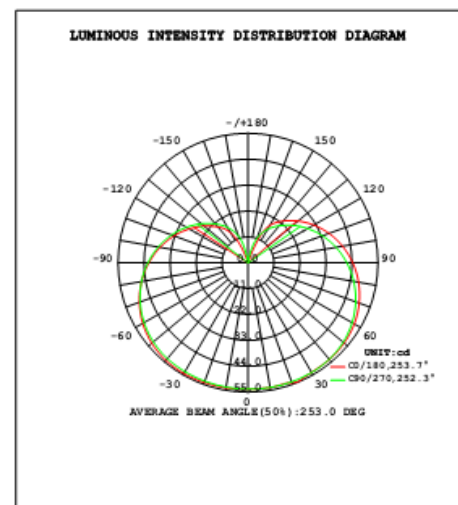

- Replacement for 40 W incandescent lamp
- Frosted Dome
- Slim and elegant heatsink design
- E27 lamp base
- 4000K cool white CCT
- Lifetime of 15,000 hrs
- 86% Energy Saving
- Switching cycle 100,000 times

Order Code 65224

General Data

Lamp Socket E27
Design Frosted dome

Geometric Data

Length (mm) 110.0
Diameter (mm) 60.0
Weight (g) 53g

Electric Data

Wattage 5.5W
Voltage 220-240 V AC
Power Factor ≥ 0.50
Operating Frequency 50/60 Hz

Photometric Data

Luminous Flux (lm) 510
CRI ≥ 80
CCT 4000 K – cool white
Luminous Intensity (cd) 65
Beam Angle (°) 220°
Lifetime 15,000 hrs

Equivalent to (W) 40 W

Order Code	65224
Product Description	Verbatim LED E27 Classic A 5.5W 4000K Cool White 2200-240V

Technical Packaging Details

Giftbox Barcode	6943760252248
Outer Carton Barcode	N.A.
Inner Carton Barcode	26943760252242
Pack Dimensions (HxWxL)	126 mm x 60 mm x 60 mm
Pack Weight	82g
Carton Qty (Shipping Unit)	10
Carton Dimensions (HxWxL)	140 mm x 145 mm x 345 mm
Cartons/Layer	15
Layers/Pallet	6
Units/Pallet	900