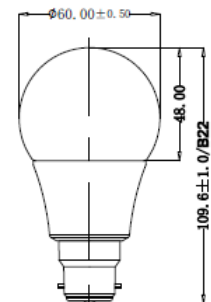

Order Code 65225

General Data

Lamp Socket B22
Design Frosted dome

Geometric Data

Length (mm) 109.6
Diameter (mm) 60.0
Weight (g) 53g

Electric Data

Wattage 5.5W
Voltage 220-240 V AC
Power Factor ≥ 0.50
Operating Frequency 50/60 Hz

Photometric Data

Luminous Flux (lm) 510
CRI ≥ 80
CCT 4000 K – cool white
Luminous Intensity (cd) 65
Beam Angle (°) 220°
Lifetime 15,000 hrs

Equivalent to (W) 40 W

Order Code	65225
Product Description	Verbatim LED B22 Classic A 5.5W 4000K Cool White 220-240V

Technical Packaging Details

Giftbox Barcode	6943760252255
Outer Carton Barcode	N.A.
Inner Carton Barcode	26943760252259
Pack Dimensions (HxWxL)	126 mm x 60 mm x 60 mm
Pack Weight	82g
Carton Qty (Shipping Unit)	10
Carton Dimensions (HxWxL)	140 mm x 145 mm x 345 mm
Cartons/Layer	15
Layers/Pallet	6
Units/Pallet	900