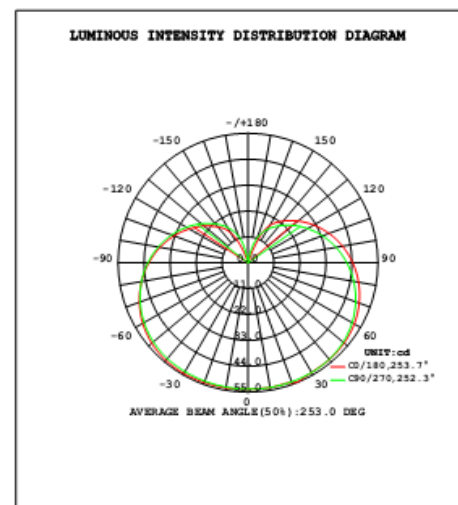

- Replacement for 40 W incandescent lamp
- Frosted Dome
- Slim and elegant heatsink design
- B22 lamp base
- 4000K cool white CCT
- Lifetime of 15,000 hrs
- 86% Energy Saving
- Switching cycle 100,000 times

Order Code 65225

General Data

Lamp Socket B22
Design Frosted dome

Geometric Data

Length (mm) 109.6
Diameter (mm) 60.0
Weight (g) 53g

Electric Data

Wattage 5.5W
Voltage 220-240 V AC
Power Factor ≥ 0.50
Operating Frequency 50/60 Hz

Photometric Data

Luminous Flux (lm) 510
CRI ≥ 80
CCT 4000 K – cool white
Luminous Intensity (cd) 65
Beam Angle (°) 220°
Lifetime 15,000 hrs

Equivalent to (W) 40 W

Order Code	65225
Product Description	Verbatim LED B22 Classic A 5.5W 4000K Cool White 220-240V

Technical Packaging Details

Giftbox Barcode	6943760252255
Outer Carton Barcode	N.A.
Inner Carton Barcode	26943760252259
Pack Dimensions (HxWxL)	126 mm x 60 mm x 60 mm
Pack Weight	82g
Carton Qty (Shipping Unit)	10
Carton Dimensions (HxWxL)	140 mm x 145 mm x 345 mm
Cartons/Layer	15
Layers/Pallet	6
Units/Pallet	900