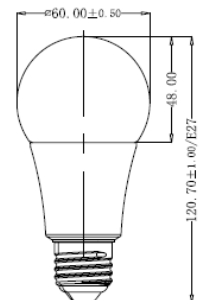

General Data

Lamp Socket E27
Design Frosted Dome

Geometric Data

Length (mm) 120.00
Diameter (mm) 60.00
Weight (g) 65

Electric Data

Wattage 10 W
Voltage 220-240 V AC
Power Factor ≥ 0.50
Operating Frequency 50/60 Hz

Photometric Data

Luminous Flux (lm) 1100
CRI ≥ 80
CCT 4000 K – cool white
Luminous Intensity (cd) 160
Beam Angle (°) 220°
Lifetime 15,000 hrs

Equivalent to (W)

Order Code	65241
Product Description	Verbatim LED Classic-A E27 10W 400K CW 1100LM 220-240V

Technical Packaging Details

Giftbox Barcode	6943760252415
Inner Carton Barcode	N.A.
Outer Carton Barcode	26943760252419
Pack Dimensions (HxWxL)	135 mm x 66 mm x 66 mm
Pack Weight	95g
Carton Qty (Shipping Unit)	10
Carton Dimensions (HxWxL)	148 mm x 145 mm x 345 mm
Cartons/Layer	15
Layers/Pallet	6
Units/Pallet	900