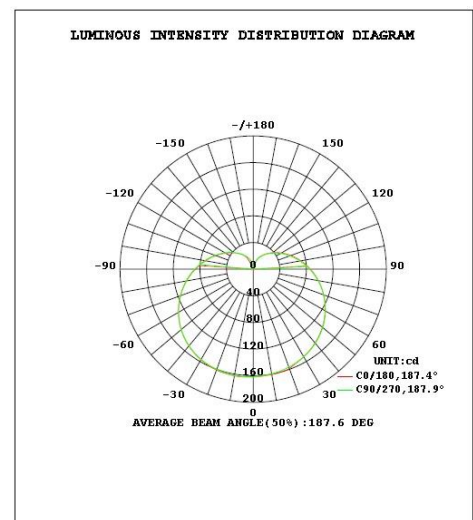

- Frosted Dome
- No UV emission
- Slim and elegant heatsink design
- Free of mercury and heavy metal to protect environment
- High efficacy (>100lm/W)
- Lifetime of 15,000 hrs
- Non-dimmable

Order Code 65241

General Data

Lamp Socket E27
Design Frosted Dome

Geometric Data

Length (mm) 120.00
Diameter (mm) 60.00
Weight (g) 65

Electric Data

Wattage 10 W
Voltage 220-240 V AC
Power Factor ≥ 0.50
Operating Frequency 50/60 Hz

Photometric Data

Luminous Flux (lm) 1100
CRI ≥ 80
CCT 4000 K – cool white
Luminous Intensity (cd) 160
Beam Angle (°) 220°
Lifetime 15,000 hrs

Equivalent to (W)

Order Code	65241
Product Description	Verbatim LED Classic-A E27 10W 400K CW 1100LM 220-240V

Technical Packaging Details

Giftbox Barcode	6943760252415
Inner Carton Barcode	N.A.
Outer Carton Barcode	26943760252419
Pack Dimensions (HxWxL)	135 mm x 66 mm x 66 mm
Pack Weight	95g
Carton Qty (Shipping Unit)	10
Carton Dimensions (HxWxL)	148 mm x 145 mm x 345 mm
Cartons/Layer	15
Layers/Pallet	6
Units/Pallet	900