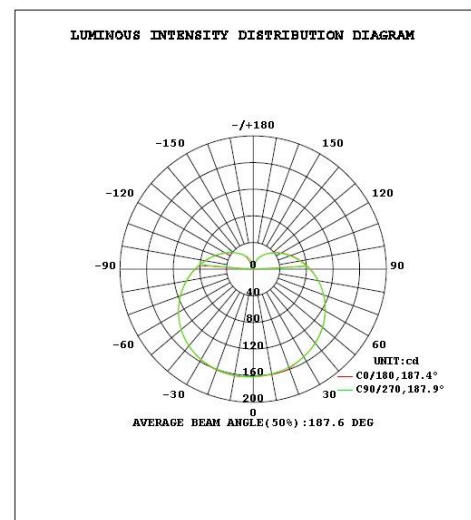

- Frosted Dome
- No UV emission
- Slim and elegant heatsink design
- Free of mercury and heavy metal to protect environment
- High efficacy (>110lm/W)
- Lifetime of 15,000 hrs
- Non-dimmable

Order Code 65242

General Data

Lamp Socket E27
Design Frosted Dome

Geometric Data

Length (mm) 120.00
Diameter (mm) 60.00
Weight (g) 65

Electric Data

Wattage 10 W
Voltage 220-240 V AC
Power Factor ≥ 0.50
Operating Frequency 50/60 Hz

Photometric Data

Luminous Flux (lm) 1180
CRI ≥ 80
CCT 6500 K – daylight
Luminous Intensity (cd) 160
Beam Angle (°) 220°
Lifetime 15,000 hrs

Equivalent to (W)

Order Code	65242
Product Description	Verbatim LED Classic-A E27 10W 6500K Daylight 1180LM 220-240V

Technical Packaging Details

Giftbox Barcode	6943760252422
Inner Carton Barcode	N.A.
Outer Carton Barcode	26943760252426
Pack Dimensions (HxWxL)	135 mm x 66 mm x 66 mm
Pack Weight	95g
Carton Qty (Shipping Unit)	10
Carton Dimensions (HxWxL)	148 mm x 145 mm x 345 mm
Cartons/Layer	15
Layers/Pallet	6
Units/Pallet	900