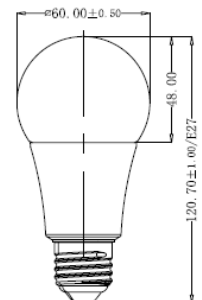

General Data

Lamp Socket E27
Design Frosted Dome

Geometric Data

Length (mm) 120.00
Diameter (mm) 60.00
Weight (g) 65

Electric Data

Wattage 10 W
Voltage 220-240 V AC
Power Factor ≥ 0.50
Operating Frequency 50/60 Hz

Photometric Data

Luminous Flux (lm) 1180
CRI ≥ 80
CCT 6500 K – daylight
Luminous Intensity (cd) 160
Beam Angle (°) 220°
Lifetime 15,000 hrs

Equivalent to (W)

Order Code	65242
Product Description	Verbatim LED Classic-A E27 10W 6500K Daylight 1180LM 220-240V

Technical Packaging Details

Giftbox Barcode	6943760252422
Inner Carton Barcode	N.A.
Outer Carton Barcode	26943760252426
Pack Dimensions (HxWxL)	135 mm x 66 mm x 66 mm
Pack Weight	95g
Carton Qty (Shipping Unit)	10
Carton Dimensions (HxWxL)	148 mm x 145 mm x 345 mm
Cartons/Layer	15
Layers/Pallet	6
Units/Pallet	900