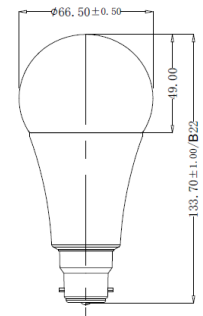

Order Code 65262

General Data

Lamp Socket B22
Design Frosted Dome

Geometric Data

Length (mm) 134.00
Diameter (mm) 60.00
Weight (g) 160

Electric Data

Wattage 15 W
Voltage 220-240 V AC
Power Factor ≥ 0.50
Operating Frequency 50/60 Hz

Photometric Data

Luminous Flux (lm) 1600
CRI ≥ 80
CCT 4000 K – cool white
Luminous Intensity (cd) 210
Beam Angle (°) 220°
Lifetime 15,000 hrs

Equivalent to (W)

Order Code	65262
Product Description	Verbatim LED Classic-A B22 15W 4000K CW 1600LM 220-240V Dimmable

Technical Packaging Details

Giftbox Barcode	6943760252620
Inner Carton Barcode	N.A.
Outer Carton Barcode	26943760252624
Pack Dimensions (HxWxL)	150 mm x 72 mm x 72 mm
Pack Weight	195g
Carton Qty (Shipping Unit)	10
Carton Dimensions (HxWxL)	160 mm x 156 mm x 375 mm
Cartons/Layer	11
Layers/Pallet	5
Units/Pallet	550