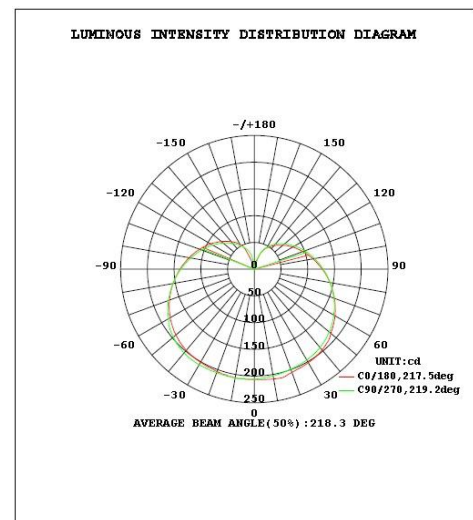

- Frosted Dome
- No UV emission
- Slim and elegant heatsink design
- Free of mercury and heavy metal to protect environment
- B22 lamp base
- High Lumen output, equivalent to 100W incandescent blub (1600lm)
- High efficacy (>100lm/W)
- Lifetime of 15,000 hrs
- Triac dimmable (with Leading/Universal/Trailing

Order Code 65262

General Data

Lamp Socket B22
Design Frosted Dome

Geometric Data

Length (mm) 134.00
Diameter (mm) 60.00
Weight (g) 160

Electric Data

Wattage 15 W
Voltage 220-240 V AC
Power Factor ≥ 0.50
Operating Frequency 50/60 Hz

Photometric Data

Luminous Flux (lm) 1600
CRI ≥ 80
CCT 4000 K – cool white
Luminous Intensity (cd) 210
Beam Angle (°) 220°
Lifetime 15,000 hrs

Equivalent to (W)

Order Code	65262
Product Description	Verbatim LED Classic-A B22 15W 4000K CW 1600LM 220-240V Dimmable

Technical Packaging Details

Giftbox Barcode	6943760252620
Inner Carton Barcode	N.A.
Outer Carton Barcode	26943760252624
Pack Dimensions (HxWxL)	150 mm x 72 mm x 72 mm
Pack Weight	195g
Carton Qty (Shipping Unit)	10
Carton Dimensions (HxWxL)	160 mm x 156 mm x 375 mm
Cartons/Layer	11
Layers/Pallet	5
Units/Pallet	550