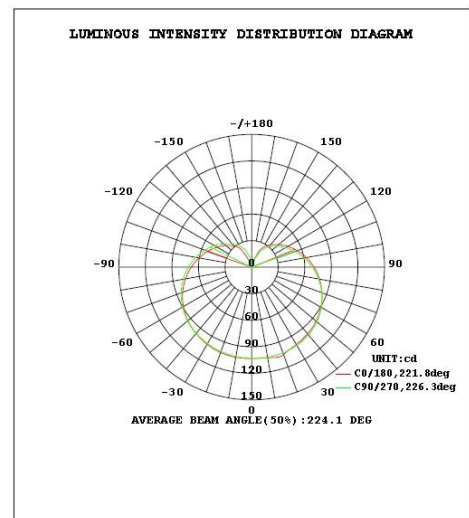

- Frosted Dome
- Slim and elegant heatsink design
- Free of UV emission and free of mercury and heavy metal to protect environment
- 2700K CCT to create a warm environment atmosphere
- B22 lamp base
- High efficacy (90lm/W)
- Lifetime of 15,000 hrs
- Triac dimmable (with Leading/Universal/Trailing dimmers)

Order Code 65321

General Data

Lamp Socket B22
Design Frosted Dome

Geometric Data

Length (mm) 120.00
Diameter (mm) 60.00
Weight (g) 76

Electric Data

Wattage 9 W
Voltage 220-240 V AC
Power Factor ≥ 0.50
Operating Frequency 50/60 Hz

Photometric Data

Luminous Flux (lm) 810
CRI ≥ 80
CCT 2700 K – warm white
Luminous Intensity (cd) 105
Beam Angle (°) 220°
Lifetime 15,000 hrs

Equivalent to (W)

Order Code	65321
Product Description	Verbatim LED Classic-A B22 9W 2700K WW 810LM 220-240V Dimmable

Technical Packaging Details

Giftbox Barcode	6943760253214
Inner Carton Barcode	N.A.
Outer Carton Barcode	26943760253218
Pack Dimensions (HxWxL)	135 mm x 66 mm x 66 mm
Pack Weight	110g
Carton Qty (Shipping Unit)	10
Carton Dimensions (HxWxL)	148 mm x 145 mm x 345 mm
Cartons/Layer	15
Layers/Pallet	6
Units/Pallet	900