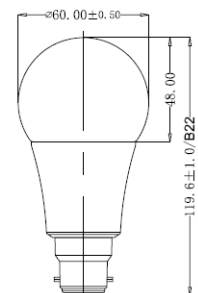

Order Code 65321

General Data

Lamp Socket B22
Design Frosted Dome

Geometric Data

Length (mm) 120.00
Diameter (mm) 60.00
Weight (g) 76

Electric Data

Wattage 9 W
Voltage 220-240 V AC
Power Factor ≥ 0.50
Operating Frequency 50/60 Hz

Photometric Data

Luminous Flux (lm) 810
CRI ≥ 80
CCT 2700 K – warm white
Luminous Intensity (cd) 105
Beam Angle (°) 220°
Lifetime 15,000 hrs

Equivalent to (W)

Order Code	65321
Product Description	Verbatim LED Classic-A B22 9W 2700K WW 810LM 220-240V Dimmable

Technical Packaging Details

Giftbox Barcode	6943760253214
Inner Carton Barcode	N.A.
Outer Carton Barcode	26943760253218
Pack Dimensions (HxWxL)	135 mm x 66 mm x 66 mm
Pack Weight	110g
Carton Qty (Shipping Unit)	10
Carton Dimensions (HxWxL)	148 mm x 145 mm x 345 mm
Cartons/Layer	15
Layers/Pallet	6
Units/Pallet	900