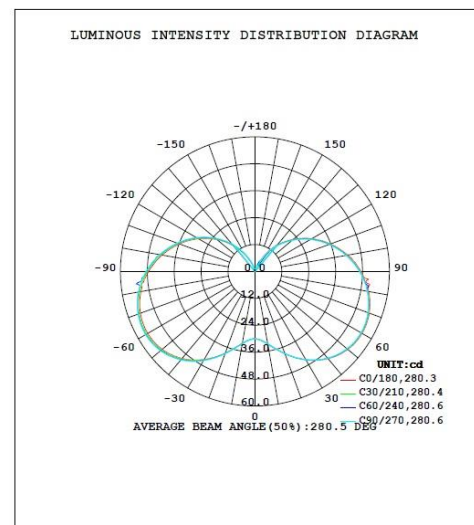

Order Code 65366

General Data

Lamp Socket E27
Design Frosted dome

Geometric Data

Length (mm) 108
Diameter (mm) 38
Weight (g) 44g

Electric Data

Wattage 6.2W
Voltage 220-240 V AC
Power Factor ≥ 0.50
Operating Frequency 50/60 Hz

Photometric Data

Luminous Flux (lm) 480
CRI ≥ 80
CCT 3000 K – warm white
Luminous Intensity (cd) 70 (max.)
Beam Angle (°) 280°
Lifetime 15,000 hrs

Equivalent to (W) 40 W

Order Code	65366
Product Description	Verbatim LED Candle E27 Frosted Dome 6.2W 3000K WW Dimmable 220-240V

Technical Packaging Details

Giftbox Barcode	6943760253665
Outer Carton Barcode	16943760253662
Inner Carton Barcode	26943760253669
Pack Dimensions (HxWxL)	125 mm x 43 mm x 43 mm
Pack Weight	73g
Carton Qty (Shipping Unit)	50
Carton Dimensions (HxWxL)	155 mm x 250 mm x 500 mm
Cartons/Layer	6
Layers/Pallet	6
Units/Pallet	1800