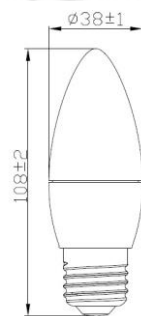

Order Code 65366

General Data

Lamp Socket E27
Design Frosted dome

Geometric Data

Length (mm) 108
Diameter (mm) 38
Weight (g) 44g

Electric Data

Wattage 6.2W
Voltage 220-240 V AC
Power Factor ≥ 0.50
Operating Frequency 50/60 Hz

Photometric Data

Luminous Flux (lm) 480
CRI ≥ 80
CCT 3000 K – warm white
Luminous Intensity (cd) 70 (max.)
Beam Angle (°) 280°
Lifetime 15,000 hrs

Equivalent to (W) 40 W

Order Code	65366
Product Description	Verbatim LED Candle E27 Frosted Dome 6.2W 3000K WW Dimmable 220-240V

Technical Packaging Details

Giftbox Barcode	6943760253665
Outer Carton Barcode	16943760253662
Inner Carton Barcode	26943760253669
Pack Dimensions (HxWxL)	125 mm x 43 mm x 43 mm
Pack Weight	73g
Carton Qty (Shipping Unit)	50
Carton Dimensions (HxWxL)	155 mm x 250 mm x 500 mm
Cartons/Layer	6
Layers/Pallet	6
Units/Pallet	1800