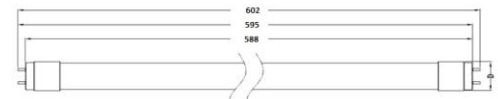

Order Code	65410
<b>General Data</b>	
Lamp Socket	G13
Design	Glass diffuser
<b>Geometric Data</b>	
Length (mm)	588mm
Diameter (mm)	27.5mm
Weight (g)	190g
<b>Electric Data</b>	
Wattage	9 W
Voltage	100-240 V AC
Power Factor	≥0.9
Operating Frequency	50/60 Hz
<b>Photometric Data</b>	
Luminous Flux (lm)	810
CRI	≥80
CCT	3000 K – warm white
Luminous Intensity (cd)	160Cd
Beam Angle (°)	200°
Lifetime	30,000 hrs
<b>Equivalent to (W)</b>	18 W

### Technical Packaging Details

Giftbox Barcode	6943760254105
Inner Carton Barcode	16943760254102
Outer Carton Barcode	26943760254109
Pack Dimensions (LxWxH)	679mm x 33mm x 33mm
Pack Weight	TBC
Carton Qty (Shipping Unit)	10
Carton Dimensions (LxWxH)	725mmx180mmx90mm
Cartons/Layer	12
Layers/Pallet	25
Units/Pallet	3000