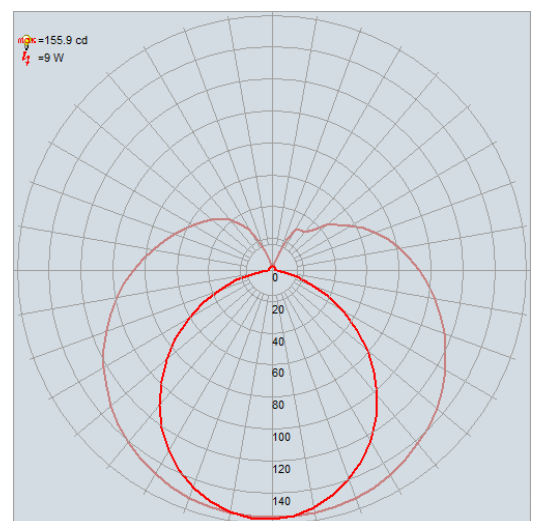

- Perfect for replacing traditional 18W 600mm T8 fluorescent tube
- No re-wiring needed for T8 fluorescent tube fixtures with starter and choke/coil ballast (CCG type T8 fluorescent)
- 50% power saving over T8 fluorescent tube
- Flickering-free
- 3000K CCT Warm-white
- LED starter included as a set
- UV- and IR-free light for less heat and protection for heat sensitive objects

Order Code	65410
<b>General Data</b>	
Lamp Socket	G13
Design	Glass diffuser
<b>Geometric Data</b>	
Length (mm)	588mm
Diameter (mm)	27.5mm
Weight (g)	190g
<b>Electric Data</b>	
Wattage	9 W
Voltage	100-240 V AC
Power Factor	≥0.9
Operating Frequency	50/60 Hz
<b>Photometric Data</b>	
Luminous Flux (lm)	810
CRI	≥80
CCT	3000 K – warm white
Luminous Intensity (cd)	160Cd
Beam Angle (°)	200°
Lifetime	30,000 hrs
<b>Equivalent to (W)</b>	18 W

### Technical Packaging Details

Giftbox Barcode	6943760254105
Inner Carton Barcode	16943760254102
Outer Carton Barcode	26943760254109
Pack Dimensions (LxWxH)	679mm x 33mm x 33mm
Pack Weight	TBC
Carton Qty (Shipping Unit)	10
Carton Dimensions (LxWxH)	725mmx180mmx90mm
Cartons/Layer	12
Layers/Pallet	25
Units/Pallet	3000