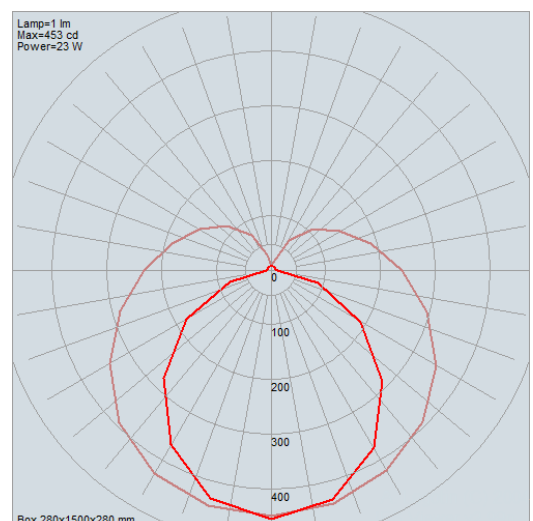

Order Code 65442

General Data

Lamp Socket G13

Design Glass diffuser

Geometric Data

Length (mm) 1498mm

Diameter (mm) 27.5mm

Weight (g) 355g

Electric Data

Wattage 24 W

Voltage 220-240 V AC

Power Factor ≥ 0.9

Operating Frequency 50/60 Hz

Photometric Data

Luminous Flux (lm) 2400lm

CRI ≥ 80

CCT 4000 K – cool white

Luminous Intensity (cd) 460Cd

Beam Angle (°) 200°

Lifetime 30,000 hrs

Equivalent to (W) 58 W

Order Code	65442
Product Description	Verbatim LED CCG T8 24W 1500mm 4000K Cool White 2400lm with LED starter