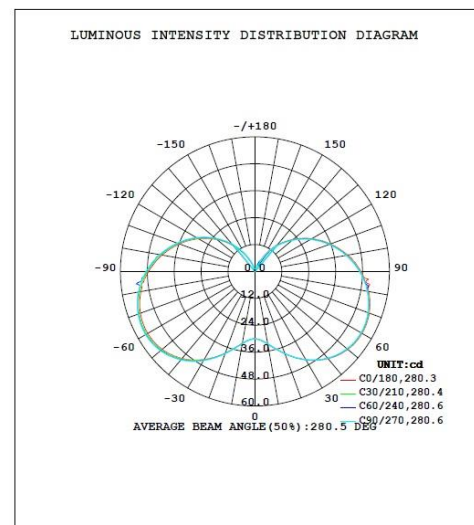

Order Code 65454

General Data

Lamp Socket E27
Design Frosted dome

Geometric Data

Length (mm) 108
Diameter (mm) 38
Weight (g) 44g

Electric Data

Wattage 6.2W
Voltage 220-240 V AC
Power Factor ≥ 0.50
Operating Frequency 50/60 Hz

Photometric Data

Luminous Flux (lm) 510
CRI ≥ 80
CCT 4000 K – cool white
Luminous Intensity (cd) 70 (max.)
Beam Angle (°) 280°
Lifetime 15,000 hrs

Equivalent to (W) 40 W

Order Code	65454
Product Description	Verbatim LED Candle E27 Frosted Dome 6.2W 4000K CW Dimmable 220-240V

Technical Packaging Details

Giftbox Barcode	6943760254549
Outer Carton Barcode	16943760254546
Inner Carton Barcode	26943760254543
Pack Dimensions (HxWxL)	125 mm x 43 mm x 43 mm
Pack Weight	73g
Carton Qty (Shipping Unit)	50
Carton Dimensions (HxWxL)	155 mm x 250 mm x 500 mm
Cartons/Layer	6
Layers/Pallet	6
Units/Pallet	1800