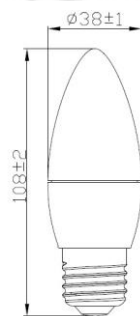

Order Code 65454

General Data

Lamp Socket E27
Design Frosted dome

Geometric Data

Length (mm) 108
Diameter (mm) 38
Weight (g) 44g

Electric Data

Wattage 6.2W
Voltage 220-240 V AC
Power Factor ≥ 0.50
Operating Frequency 50/60 Hz

Photometric Data

Luminous Flux (lm) 510
CRI ≥ 80
CCT 4000 K – cool white
Luminous Intensity (cd) 70 (max.)
Beam Angle (°) 280°
Lifetime 15,000 hrs

Equivalent to (W) 40 W

Order Code	65454
Product Description	Verbatim LED Candle E27 Frosted Dome 6.2W 4000K CW Dimmable 220-240V

Technical Packaging Details

Giftbox Barcode	6943760254549
Outer Carton Barcode	16943760254546
Inner Carton Barcode	26943760254543
Pack Dimensions (HxWxL)	125 mm x 43 mm x 43 mm
Pack Weight	73g
Carton Qty (Shipping Unit)	50
Carton Dimensions (HxWxL)	155 mm x 250 mm x 500 mm
Cartons/Layer	6
Layers/Pallet	6
Units/Pallet	1800