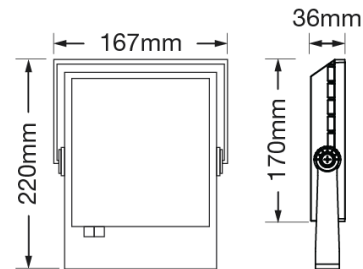

- Integrated Floodlight for metal halide lamp replacement
- Metal cabinet for better thermal management and longer lifespan
- Outdoor use only
- IP65 water-proof
- IK07 impact proof
- 100° beam angle
- 3000K CCT Warm-white
- Lifetime of 15,000 hrs

Order Code	65456
<b>General Data</b>	
Lamp Socket	Integrated Fixture
Design	PC diffuser
<b>Geometric Data</b>	
Length (mm)	220mm
Width (mm)	167mm
Weight (g)	638g
<b>Electric Data</b>	
Wattage	30 W
Voltage	220-240 V AC
Power Factor	≥0.9
Operating Frequency	50/60 Hz
<b>Photometric Data</b>	
Luminous Flux (lm)	2300
CRI	≥80
CCT	3000 K – Warm White
Luminous Intensity (cd)	1050Cd
Beam Angle (°)	100°
Lifetime	15,000 hrs

<b>Order Code</b>	65456
<b>Product Description</b>	Verbatim LED Floodlight 30W 2300lm 3000K Warm White 220-240V

**Technical Packaging Details**

Giftbox Barcode	6943760254563
Inner Carton Barcode	16943760254560
Outer Carton Barcode	26943760254567
Pack Dimensions (LxWxH)	226mm x 171mm x 47mm
Pack Weight	720g
Carton Qty (Shipping Unit)	12
Carton Dimensions (LxWxH)	348mm x 229mm x 233mm
Cartons/Layer	9
Layers/Pallet	3
Units/Pallet	324