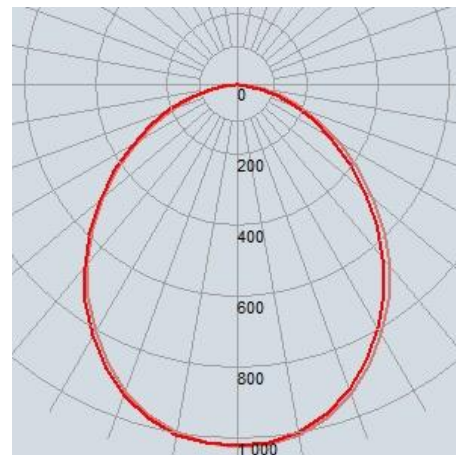

- Integrated Floodlight for metal halide lamp replacement
- Metal cabinet for better thermal management and longer lifespan
- Outdoor use only
- IP65 water-proof
- IK07 impact proof
- 100° beam angle
- 3000K CCT Warm-white
- Lifetime of 15,000 hrs

Order Code	65456
<b>General Data</b>	
Lamp Socket	Integrated Fixture
Design	PC diffuser
<b>Geometric Data</b>	
Length (mm)	220mm
Width (mm)	167mm
Weight (g)	638g
<b>Electric Data</b>	
Wattage	30 W
Voltage	220-240 V AC
Power Factor	≥0.9
Operating Frequency	50/60 Hz
<b>Photometric Data</b>	
Luminous Flux (lm)	2300
CRI	≥80
CCT	3000 K – Warm White
Luminous Intensity (cd)	1050Cd
Beam Angle (°)	100°
Lifetime	15,000 hrs