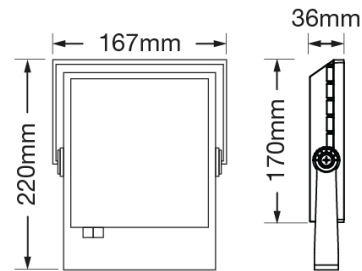

- Integrated Floodlight for metal halide lamp replacement
- Metal cabinet for better thermal management and longer lifespan
- Outdoor use only
- IP65 water-proof
- IK07 impact proof
- 100° beam angle
- 6500K CCT Daylight
- Lifetime of 15,000 hrs

Order Code	65457
General Data	
Lamp Socket	Integrated Fixture
Design	PC diffuser
Geometric Data	
Length (mm)	220mm
Width (mm)	167mm
Weight (g)	638g
Electric Data	
Wattage	30 W
Voltage	220-240 V AC
Power Factor	≥0.9
Operating Frequency	50/60 Hz
Photometric Data	
Luminous Flux (lm)	2400
CRI	≥80
CCT	6500 K – Daylight
Luminous Intensity (cd)	1050Cd
Beam Angle (°)	100°
Lifetime	15,000 hrs

Order Code	65457
Product Description	Verbatim LED Floodlight 30W 2400lm 6500K Daylight 220-240V

Technical Packaging Details

Giftbox Barcode	6943760254570
Inner Carton Barcode	16943760254577
Outer Carton Barcode	26943760254574
Pack Dimensions (LxWxH)	226mm x 171mm x 47mm
Pack Weight	720g
Carton Qty (Shipping Unit)	12
Carton Dimensions (LxWxH)	348mm x 229mm x 233mm
Cartons/Layer	9
Layers/Pallet	3
Units/Pallet	324