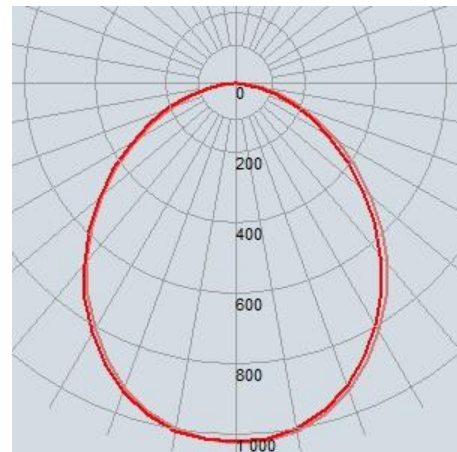

- Integrated Floodlight for metal halide lamp replacement
- Metal cabinet for better thermal management and longer lifespan
- Outdoor use only
- IP65 water-proof
- IK07 impact proof
- 100° beam angle
- 6500K CCT Daylight
- Lifetime of 15,000 hrs

Order Code	65457
General Data	
Lamp Socket	Integrated Fixture
Design	PC diffuser
Geometric Data	
Length (mm)	220mm
Width (mm)	167mm
Weight (g)	638g
Electric Data	
Wattage	30 W
Voltage	220-240 V AC
Power Factor	≥0.9
Operating Frequency	50/60 Hz
Photometric Data	
Luminous Flux (lm)	2400
CRI	≥80
CCT	6500 K – Daylight
Luminous Intensity (cd)	1050Cd
Beam Angle (°)	100°
Lifetime	15,000 hrs