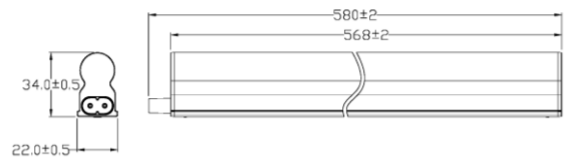

- Replace 14W fluorescent T5 tube and fixture
- Translucent end-cap for Seamless cascade connection
- Electrical double insulated safety construction
- 90 lm/W
- 120° beam angle
- 4000K CCT Warm-white
- Lifetime of 25,000 hrs
- Indoor use only

Order Code	65506
General Data	
Lamp Socket	Integrated Fixture
Design	PC diffuser
Geometric Data	
Length (mm)	568mm
Width (mm)	22mm
Weight (g)	88g
Electric Data	
Wattage	7 W
Voltage	220-240 V AC
Power Factor	≥0.5
Operating Frequency	50/60 Hz
Photometric Data	
Luminous Flux (lm)	630
CRI	≥80
CCT	4000 K – Cool White
Luminous Intensity (cd)	130
Beam Angle (°)	120°
Lifetime	25,000 hrs

Order Code	65506
Product Description	Verbatim LED T5 Indoor Integrated Batten 7W 600mm 4000K Cool-white 630lm Indoor 220-240V

Technical Packaging Details	
Giftbox Barcode	6943760255065
Inner Carton Barcode	16943760255062
Outer Carton Barcode	26943760255069
Pack Dimensions (LxWxH)	618mm x 24mm x 36mm
Pack Weight	TBC
Carton Qty (Shipping Unit)	25
Carton Dimensions (LxWxH)	696mm x 200mm x 140mm
Cartons/Layer	TBC
Layers/Pallet	TBC
Units/Pallet	TBC