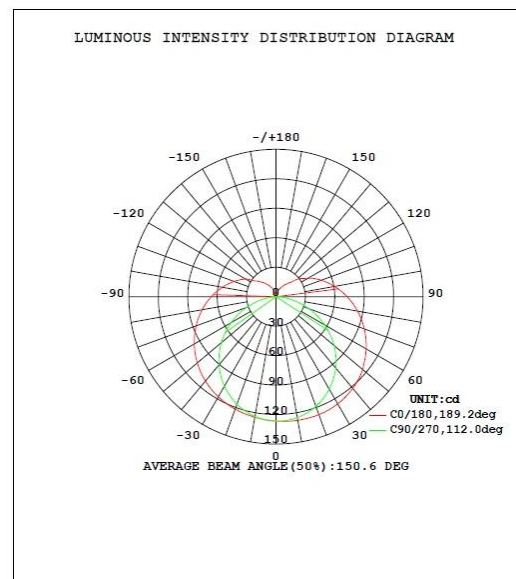

- Replace 14W fluorescent T5 tube and fixture
- Translucent end-cap for Seamless cascade connection
- Electrical double insulated safety construction
- 90 lm/W
- 120° beam angle
- 4000K CCT Warm-white
- Lifetime of 25,000 hrs
- Indoor use only

Order Code	65506
General Data	
Lamp Socket	Integrated Fixture
Design	PC diffuser
Geometric Data	
Length (mm)	568mm
Width (mm)	22mm
Weight (g)	88g
Electric Data	
Wattage	7 W
Voltage	220-240 V AC
Power Factor	≥0.5
Operating Frequency	50/60 Hz
Photometric Data	
Luminous Flux (lm)	630
CRI	≥80
CCT	4000 K – Cool White
Luminous Intensity (cd)	130
Beam Angle (°)	120°
Lifetime	25,000 hrs

Order Code	65506
Product Description	Verbatim LED T5 Indoor Integrated Batten 7W 600mm 4000K Cool-white 630lm Indoor 220-240V

Technical Packaging Details	
Giftbox Barcode	6943760255065
Inner Carton Barcode	16943760255062
Outer Carton Barcode	26943760255069
Pack Dimensions (LxWxH)	618mm x 24mm x 36mm
Pack Weight	TBC
Carton Qty (Shipping Unit)	25
Carton Dimensions (LxWxH)	696mm x 200mm x 140mm
Cartons/Layer	TBC
Layers/Pallet	TBC
Units/Pallet	TBC