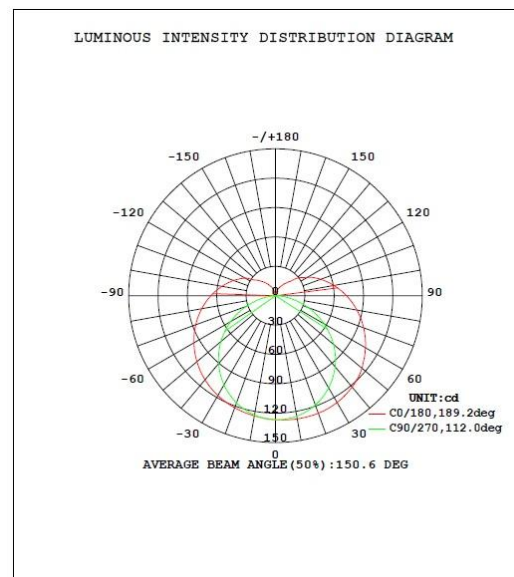

- Replace 14W fluorescent T5 tube and fixture
- Translucent end-cap for Seamless cascade connection
- Electrical double insulated safety construction
- >90 lm/W
- 120° beam angle
- 6500K CCT Daylight
- Lifetime of 25,000 hrs
- Indoor use only

Order Code	65507
General Data	
Lamp Socket	Integrated Fixture
Design	PC diffuser
Geometric Data	
Length (mm)	568mm
Width (mm)	22mm
Weight (g)	88g
Electric Data	
Wattage	7 W
Voltage	220-240 V AC
Power Factor	≥0.5
Operating Frequency	50/60 Hz
Photometric Data	
Luminous Flux (lm)	650
CRI	≥80
CCT	6500 K – Daylight
Luminous Intensity (cd)	130
Beam Angle (°)	120°
Lifetime	25,000 hrs

Order Code	65507
Product Description	Verbatim LED T5 Indoor Integrated Batten 7W 600mm 6500K Daylight 650lm Indoor 220-240V

Technical Packaging Details

Giftbox Barcode	6943760255072
Inner Carton Barcode	16943760255079
Outer Carton Barcode	26943760255076
Pack Dimensions (LxWxH)	618mm x 24mm x 36mm
Pack Weight	TBC
Carton Qty (Shipping Unit)	25
Carton Dimensions (LxWxH)	696mm x 200mm x 140mm
Cartons/Layer	TBC
Layers/Pallet	TBC
Units/Pallet	TBC