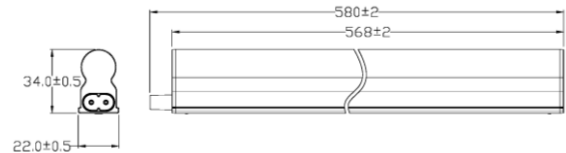

- Replace 14W fluorescent T5 tube and fixture
- Translucent end-cap for Seamless cascade connection
- Electrical double insulated safety construction
- >90 lm/W
- 120° beam angle
- 6500K CCT Daylight
- Lifetime of 25,000 hrs
- Indoor use only

Order Code	65507
General Data	
Lamp Socket	Integrated Fixture
Design	PC diffuser
Geometric Data	
Length (mm)	568mm
Width (mm)	22mm
Weight (g)	88g
Electric Data	
Wattage	7 W
Voltage	220-240 V AC
Power Factor	≥0.5
Operating Frequency	50/60 Hz
Photometric Data	
Luminous Flux (lm)	650
CRI	≥80
CCT	6500 K – Daylight
Luminous Intensity (cd)	130
Beam Angle (°)	120°
Lifetime	25,000 hrs

Order Code	65507
Product Description	Verbatim LED T5 Indoor Integrated Batten 7W 600mm 6500K Daylight 650lm Indoor 220-240V

Technical Packaging Details

Giftbox Barcode	6943760255072
Inner Carton Barcode	16943760255079
Outer Carton Barcode	26943760255076
Pack Dimensions (LxWxH)	618mm x 24mm x 36mm
Pack Weight	TBC
Carton Qty (Shipping Unit)	25
Carton Dimensions (LxWxH)	696mm x 200mm x 140mm
Cartons/Layer	TBC
Layers/Pallet	TBC
Units/Pallet	TBC