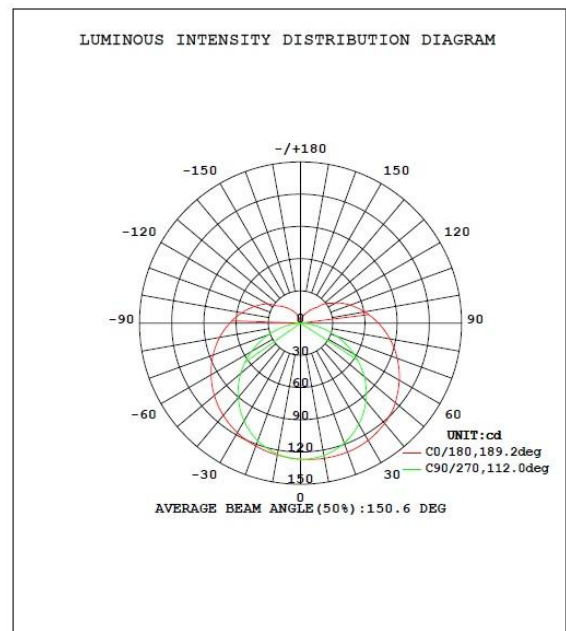

- Replace 21W fluorescent T5 tube and fixture
- Translucent end-cap for Seamless cascade connection
- Electrical double insulated safety construction
- >80 lm/W
- 120° beam angle
- 3000K CCT Warm-white
- Lifetime of 25,000 hrs
- Indoor use only

Order Code	65508
General Data	
Lamp Socket	Integrated Fixture
Design	PC diffuser
Geometric Data	
Length (mm)	868mm
Width (mm)	22mm
Weight (g)	127g
Electric Data	
Wattage	11 W
Voltage	220-240 V AC
Power Factor	≥0.5
Operating Frequency	50/60 Hz
Photometric Data	
Luminous Flux (lm)	900
CRI	≥80
CCT	3000 K – Warm White
Luminous Intensity (cd)	190
Beam Angle (°)	120°
Lifetime	25,000 hrs

Order Code

65508

Product Description

Verbatim LED T5 Indoor Integrated Batten 11W 900mm
3000K Warm-white 900lm Indoor 220-240V

Technical Packaging Details

Giftbox Barcode	6943760255089
Inner Carton Barcode	16943760255086
Outer Carton Barcode	26943760255083
Pack Dimensions (LxWxH)	918mm x 24mm x 36mm
Pack Weight	TBC
Carton Qty (Shipping Unit)	25
Carton Dimensions (LxWxH)	996mm x 200mm x 140mm
Cartons/Layer	TBC
Layers/Pallet	TBC
Units/Pallet	TBC