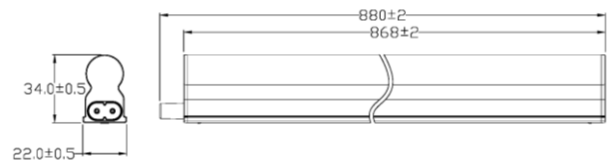

- Replace 21W fluorescent T5 tube and fixture
- Translucent end-cap for Seamless cascade connection
- Electrical double insulated safety construction
- >80 lm/W
- 120° beam angle
- 3000K CCT Warm-white
- Lifetime of 25,000 hrs
- Indoor use only

Order Code	65508
General Data	
Lamp Socket	Integrated Fixture
Design	PC diffuser
Geometric Data	
Length (mm)	868mm
Width (mm)	22mm
Weight (g)	127g
Electric Data	
Wattage	11 W
Voltage	220-240 V AC
Power Factor	≥0.5
Operating Frequency	50/60 Hz
Photometric Data	
Luminous Flux (lm)	900
CRI	≥80
CCT	3000 K – Warm White
Luminous Intensity (cd)	190
Beam Angle (°)	120°
Lifetime	25,000 hrs

Order Code

65508

Product Description

Verbatim LED T5 Indoor Integrated Batten 11W 900mm
3000K Warm-white 900lm Indoor 220-240V

Technical Packaging Details

Giftbox Barcode	6943760255089
Inner Carton Barcode	16943760255086
Outer Carton Barcode	26943760255083
Pack Dimensions (LxWxH)	918mm x 24mm x 36mm
Pack Weight	TBC
Carton Qty (Shipping Unit)	25
Carton Dimensions (LxWxH)	996mm x 200mm x 140mm
Cartons/Layer	TBC
Layers/Pallet	TBC
Units/Pallet	TBC