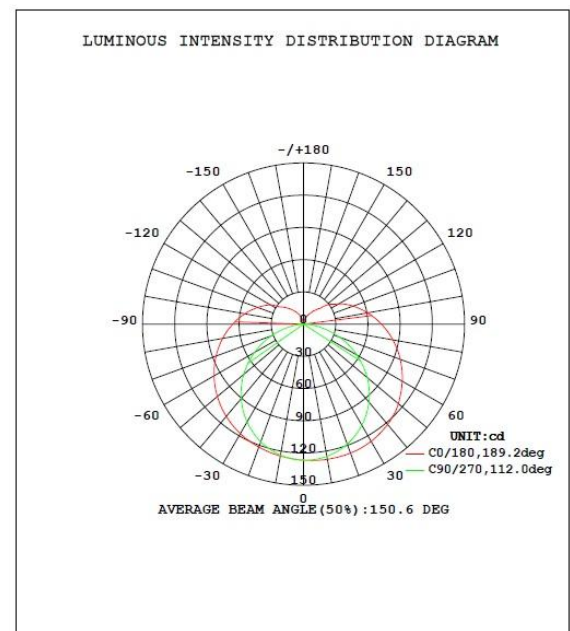

- Replace 21W fluorescent T5 tube and fixture
- Translucent end-cap for Seamless cascade connection
- Electrical double insulated safety construction
- >80 lm/W
- 120° beam angle
- 4000K CCT Cool-white
- Lifetime of 25,000 hrs
- Indoor use only

Order Code	65509
General Data	
Lamp Socket	Integrated Fixture
Design	PC diffuser
Geometric Data	
Length (mm)	868mm
Width (mm)	22mm
Weight (g)	127g
Electric Data	
Wattage	11 W
Voltage	220-240 V AC
Power Factor	≥0.5
Operating Frequency	50/60 Hz
Photometric Data	
Luminous Flux (lm)	950
CRI	≥80
CCT	4000 K – Cool White
Luminous Intensity (cd)	190
Beam Angle (°)	120°
Lifetime	25,000 hrs

Order Code	65509
Product Description	Verbatim LED T5 Indoor Integrated Batten 11W 900mm 4000K Cool-white 950lm Indoor 220-240V

Technical Packaging Details	
Giftbox Barcode	6943760255096
Inner Carton Barcode	16943760255093
Outer Carton Barcode	26943760255090
Pack Dimensions (LxWxH)	918mm x 24mm x 36mm
Pack Weight	TBC
Carton Qty (Shipping Unit)	25
Carton Dimensions (LxWxH)	996mm x 200mm x 140mm
Cartons/Layer	TBC
Layers/Pallet	TBC
Units/Pallet	TBC