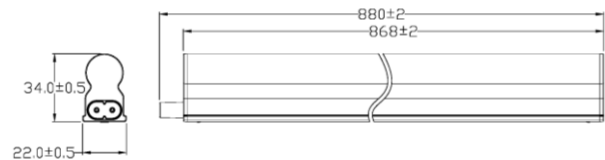

- Replace 21W fluorescent T5 tube and fixture
- Translucent end-cap for Seamless cascade connection
- Electrical double insulated safety construction
- >80 lm/W
- 120° beam angle
- 4000K CCT Cool-white
- Lifetime of 25,000 hrs
- Indoor use only

Order Code	65509
General Data	
Lamp Socket	Integrated Fixture
Design	PC diffuser
Geometric Data	
Length (mm)	868mm
Width (mm)	22mm
Weight (g)	127g
Electric Data	
Wattage	11 W
Voltage	220-240 V AC
Power Factor	≥0.5
Operating Frequency	50/60 Hz
Photometric Data	
Luminous Flux (lm)	950
CRI	≥80
CCT	4000 K – Cool White
Luminous Intensity (cd)	190
Beam Angle (°)	120°
Lifetime	25,000 hrs

Order Code	65509
Product Description	Verbatim LED T5 Indoor Integrated Batten 11W 900mm 4000K Cool-white 950lm Indoor 220-240V

Technical Packaging Details	
Giftbox Barcode	6943760255096
Inner Carton Barcode	16943760255093
Outer Carton Barcode	26943760255090
Pack Dimensions (LxWxH)	918mm x 24mm x 36mm
Pack Weight	TBC
Carton Qty (Shipping Unit)	25
Carton Dimensions (LxWxH)	996mm x 200mm x 140mm
Cartons/Layer	TBC
Layers/Pallet	TBC
Units/Pallet	TBC