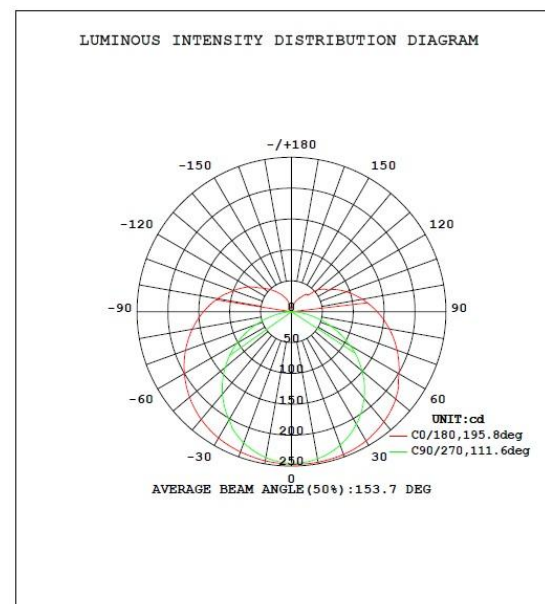

- Replace 28W fluorescent T5 tube and fixture
- Translucent end-cap for Seamless cascade connection
- Electrical double insulated safety construction
- >85 lm/W
- 120° beam angle
- 3000K CCT Warm-white
- Lifetime of 25,000 hrs
- Indoor use only

Order Code	65511
General Data	
Lamp Socket	Integrated Fixture
Design	PC diffuser
Geometric Data	
Length (mm)	1168mm
Width (mm)	22mm
Weight (g)	152g
Electric Data	
Wattage	14 W
Voltage	220-240 V AC
Power Factor	≥0.5
Operating Frequency	50/60 Hz
Photometric Data	
Luminous Flux (lm)	1200
CRI	≥80
CCT	3000 K – Warm White
Luminous Intensity (cd)	250
Beam Angle (°)	120°
Lifetime	25,000 hrs

Order Code

65511

Product Description

Verbatim LED T5 Indoor Integrated Batten 14W 1200mm
3000K Warm-white 1200lm Indoor 220-240V

Technical Packaging Details

Giftbox Barcode	6943760255119
Inner Carton Barcode	16943760254911
Outer Carton Barcode	26943760254918
Pack Dimensions (LxWxH)	1218mm x 24mm x 36mm
Pack Weight	TBC
Carton Qty (Shipping Unit)	25
Carton Dimensions (LxWxH)	1296mm x 200mm x 140mm
Cartons/Layer	TBC
Layers/Pallet	TBC
Units/Pallet	TBC