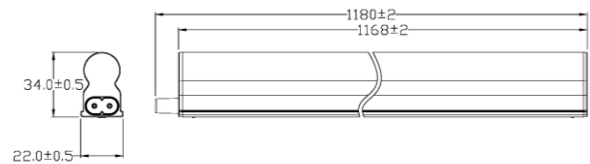

- Replace 28W fluorescent T5 tube and fixture
- Translucent end-cap for Seamless cascade connection
- Electrical double insulated safety construction
- >85 lm/W
- 120° beam angle
- 3000K CCT Warm-white
- Lifetime of 25,000 hrs
- Indoor use only

Order Code	65511
General Data	
Lamp Socket	Integrated Fixture
Design	PC diffuser
Geometric Data	
Length (mm)	1168mm
Width (mm)	22mm
Weight (g)	152g
Electric Data	
Wattage	14 W
Voltage	220-240 V AC
Power Factor	≥0.5
Operating Frequency	50/60 Hz
Photometric Data	
Luminous Flux (lm)	1200
CRI	≥80
CCT	3000 K – Warm White
Luminous Intensity (cd)	250
Beam Angle (°)	120°
Lifetime	25,000 hrs

Order Code

65511

Product Description

Verbatim LED T5 Indoor Integrated Batten 14W 1200mm
3000K Warm-white 1200lm Indoor 220-240V

Technical Packaging Details

Giftbox Barcode	6943760255119
Inner Carton Barcode	16943760254911
Outer Carton Barcode	26943760254918
Pack Dimensions (LxWxH)	1218mm x 24mm x 36mm
Pack Weight	TBC
Carton Qty (Shipping Unit)	25
Carton Dimensions (LxWxH)	1296mm x 200mm x 140mm
Cartons/Layer	TBC
Layers/Pallet	TBC
Units/Pallet	TBC