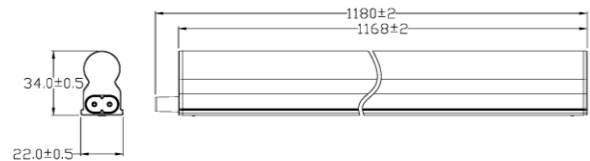

- Replace 28W fluorescent T5 tube and fixture
- Translucent end-cap for Seamless cascade connection
- Electrical double insulated safety construction
- >85 lm/W
- 120° beam angle
- 6500K CCT Daylight
- Lifetime of 25,000 hrs
- Indoor use only

Order Code	65513
<b>General Data</b>	
Lamp Socket	Integrated Fixture
Design	PC diffuser
<b>Geometric Data</b>	
Length (mm)	1168mm
Width (mm)	22mm
Weight (g)	152g
<b>Electric Data</b>	
Wattage	14 W
Voltage	220-240 V AC
Power Factor	≥0.5
Operating Frequency	50/60 Hz
<b>Photometric Data</b>	
Luminous Flux (lm)	1300
CRI	≥80
CCT	6500 K – Daylight
Luminous Intensity (cd)	250
Beam Angle (°)	120°
Lifetime	25,000 hrs

<b>Order Code</b>	65513
<b>Product Description</b>	Verbatim LED T5 Indoor Integrated Batten 14W 1200mm 6500K Daylight 1300lm Indoor 220-240V

<b>Technical Packaging Details</b>	
Giftbox Barcode	6943760255133
Inner Carton Barcode	16943760255130
Outer Carton Barcode	26943760255137
Pack Dimensions (LxWxH)	1218mm x 24mm x 36mm
Pack Weight	TBC
Carton Qty (Shipping Unit)	25
Carton Dimensions (LxWxH)	1296mm x 200mm x 140mm
Cartons/Layer	TBC
Layers/Pallet	TBC
Units/Pallet	TBC