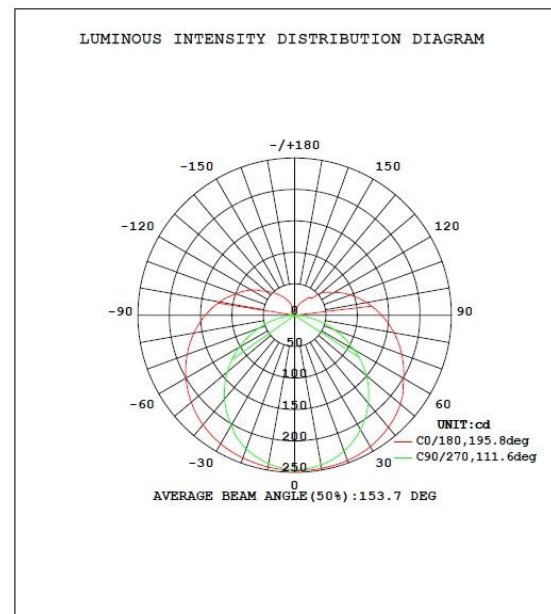

- Replace 28W fluorescent T5 tube and fixture
- Translucent end-cap for Seamless cascade connection
- Electrical double insulated safety construction
- >85 lm/W
- 120° beam angle
- 6500K CCT Daylight
- Lifetime of 25,000 hrs
- Indoor use only

Order Code	65513
<b>General Data</b>	
Lamp Socket	Integrated Fixture
Design	PC diffuser
<b>Geometric Data</b>	
Length (mm)	1168mm
Width (mm)	22mm
Weight (g)	152g
<b>Electric Data</b>	
Wattage	14 W
Voltage	220-240 V AC
Power Factor	≥0.5
Operating Frequency	50/60 Hz
<b>Photometric Data</b>	
Luminous Flux (lm)	1300
CRI	≥80
CCT	6500 K – Daylight
Luminous Intensity (cd)	250
Beam Angle (°)	120°
Lifetime	25,000 hrs

<b>Order Code</b>	65513
<b>Product Description</b>	Verbatim LED T5 Indoor Integrated Batten 14W 1200mm 6500K Daylight 1300lm Indoor 220-240V

<b>Technical Packaging Details</b>	
Giftbox Barcode	6943760255133
Inner Carton Barcode	16943760255130
Outer Carton Barcode	26943760255137
Pack Dimensions (LxWxH)	1218mm x 24mm x 36mm
Pack Weight	TBC
Carton Qty (Shipping Unit)	25
Carton Dimensions (LxWxH)	1296mm x 200mm x 140mm
Cartons/Layer	TBC
Layers/Pallet	TBC
Units/Pallet	TBC