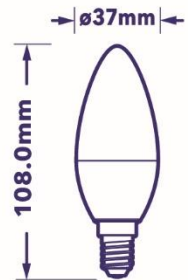

- Clear Dome Candle
- E14 lamp base
- Triac dimmable
- 2700K CCT warm-white
- 150° beam angle
- 40W incandescent equivalent according to ErP standard
- 88% energy saving
- Lifespan 15000hr

Order Code	65954
<b>General Data</b>	
Lamp Socket	E14
Design	Clear Dome Candle
<b>Geometric Data</b>	
Length (mm)	108mm
Diameter (mm)	37mm
Weight (g)	TBC
<b>Electric Data</b>	
Wattage	5W
Voltage	220-240 V AC
Power Factor	≥0.5
Operating Frequency	50Hz
<b>Photometric Data</b>	
Total Luminous Flux (lm)	470lm
90° cone Luminous Flux (lm)	N/A
CRI	≥80
CCT	2700 K – Warm White
Luminous Intensity (cd)	90
Beam Angle (°)	160°
Lifetime	15,000 hrs
<b>Equivalent to (W)</b>	40W

**Order Code**

65954

**Product Description**

Clear Dome Candle 5W E14 2700K warm white 470lm dimmable

**Technical Packaging Details**

Giftbox Barcode	6943760259544
Inner Carton Barcode	16943760259541
Outer Carton Barcode	26943760259548
Pack Dimensions (LxWxH)	37 mm x 37 mm x 109 mm
Pack Weight	TBC
Inner Carton Qty	10
Outer Carton Qty (Shipping Unit)	100
Carton Dimensions (LxWxH)	310x210x250
Cartons/Layer	8
Layers/Pallet	5
Units/Pallet	4000