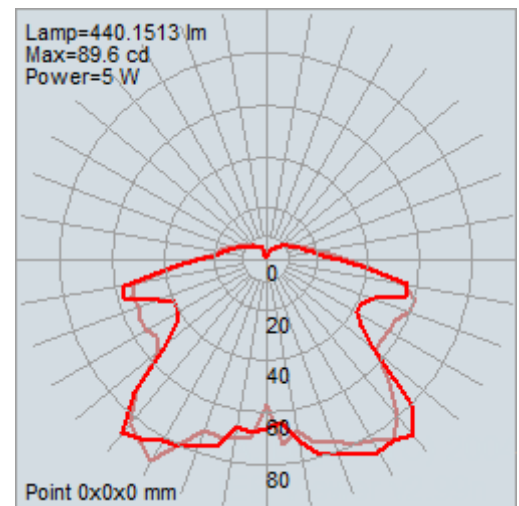

- Clear Dome Candle
- E14 lamp base
- Triac dimmable
- 2700K CCT warm-white
- 150° beam angle
- 40W incandescent equivalent according to ErP standard
- 88% energy saving
- Lifespan 15000hr

Order Code	65954
<b>General Data</b>	
Lamp Socket	E14
Design	Clear Dome Candle
<b>Geometric Data</b>	
Length (mm)	108mm
Diameter (mm)	37mm
Weight (g)	TBC
<b>Electric Data</b>	
Wattage	5W
Voltage	220-240 V AC
Power Factor	≥0.5
Operating Frequency	50Hz
<b>Photometric Data</b>	
Total Luminous Flux (lm)	470lm
90° cone Luminous Flux (lm)	N/A
CRI	≥80
CCT	2700 K – Warm White
Luminous Intensity (cd)	90
Beam Angle (°)	160°
Lifetime	15,000 hrs
<b>Equivalent to (W)</b>	40W

**Order Code**

65954

**Product Description**

Clear Dome Candle 5W E14 2700K warm white 470lm dimmable

**Technical Packaging Details**

Giftbox Barcode	6943760259544
Inner Carton Barcode	16943760259541
Outer Carton Barcode	26943760259548
Pack Dimensions (LxWxH)	37 mm x 37 mm x 109 mm
Pack Weight	TBC
Inner Carton Qty	10
Outer Carton Qty (Shipping Unit)	100
Carton Dimensions (LxWxH)	310x210x250
Cartons/Layer	8
Layers/Pallet	5
Units/Pallet	4000