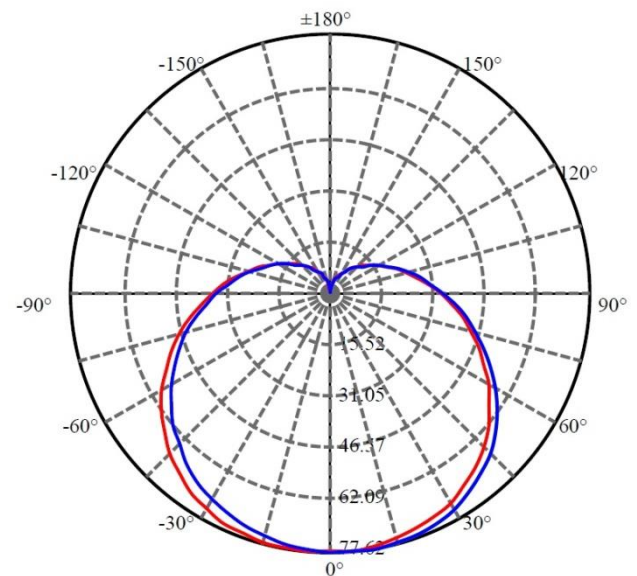

- Frosted Dome Candle
- B15d lamp base
- Triac dimmable
- 3000K CCT warm-white
- 150° beam angle
- 40W incandescent equivalent according to ErP standard
- 88% energy saving
- Lifespan 15000hr

Order Code	65960
<b>General Data</b>	
Lamp Socket	B15d
Design	Frosted Dome Candle
<b>Geometric Data</b>	
Length (mm)	106mm
Diameter (mm)	37mm
Weight (g)	TBC
<b>Electric Data</b>	
Wattage	5W
Voltage	220-240 V AC
Power Factor	≥0.5
Operating Frequency	50Hz
<b>Photometric Data</b>	
Total Luminous Flux (lm)	480lm
90° cone Luminous Flux (lm)	N/A
CRI	≥80
CCT	3000 K – Warm White
Luminous Intensity (cd)	80
Beam Angle (°)	150°
Lifetime	15,000 hrs
<b>Equivalent to (W)</b>	40W

<b>Order Code</b>	65960
<b>Product Description</b>	Frosted Dome Candle 5W B15d 3000K warm white 480lm dimmable

**Technical Packaging Details**

Giftbox Barcode	6943760259605
Inner Carton Barcode	16943760259602
Outer Carton Barcode	26943760259609
Pack Dimensions (LxWxH)	37 mm x 37 mm x 109 mm
Pack Weight	TBC
Inner Carton Qty	10
Outer Carton Qty (Shipping Unit)	100
Carton Dimensions (LxWxH)	310x210x250
Cartons/Layer	8
Layers/Pallet	5
Units/Pallet	4000