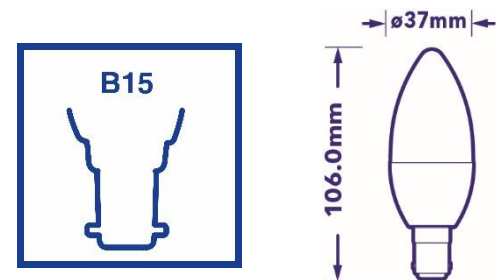

- Frosted Dome Candle
- B15d lamp base
- Triac dimmable
- 3000K CCT warm-white
- 150° beam angle
- 40W incandescent equivalent according to ErP standard
- 88% energy saving
- Lifespan 15000hr

Order Code	65960
<b>General Data</b>	
Lamp Socket	B15d
Design	Frosted Dome Candle
<b>Geometric Data</b>	
Length (mm)	106mm
Diameter (mm)	37mm
Weight (g)	TBC
<b>Electric Data</b>	
Wattage	5W
Voltage	220-240 V AC
Power Factor	≥0.5
Operating Frequency	50Hz
<b>Photometric Data</b>	
Total Luminous Flux (lm)	480lm
90° cone Luminous Flux (lm)	N/A
CRI	≥80
CCT	3000 K – Warm White
Luminous Intensity (cd)	80
Beam Angle (°)	150°
Lifetime	15,000 hrs
<b>Equivalent to (W)</b>	40W

<b>Order Code</b>	65960
<b>Product Description</b>	Frosted Dome Candle 5W B15d 3000K warm white 480lm dimmable

**Technical Packaging Details**

Giftbox Barcode	6943760259605
Inner Carton Barcode	16943760259602
Outer Carton Barcode	26943760259609
Pack Dimensions (LxWxH)	37 mm x 37 mm x 109 mm
Pack Weight	TBC
Inner Carton Qty	10
Outer Carton Qty (Shipping Unit)	100
Carton Dimensions (LxWxH)	310x210x250
Cartons/Layer	8
Layers/Pallet	5
Units/Pallet	4000