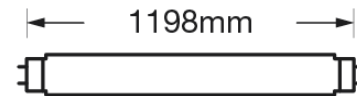

- Compliant to Australia Electrical Equipment Safety System Compliance Level III
- Perfect for replacing traditional 36W 1200mm T8 fluorescent tube
- No re-wiring needed for T8 fluorescent tube fixtures with starter and choke/coil ballast (CCG type T8 fluorescent)
- Single end power supply
- 50% power saving over T8 fluorescent tube
- Flickering-free
- LED starter included as a set
- UV- and IR-free light for less heat and protection for heat sensitive objects

|                          |   |
|--------------------------|---|
| Order Code               | 66207   |
| <b>General Data</b>      |   |
| Lamp Socket              | G13   |
| Design                   | Double sheath shatter proof diffuser , Plastic over glass |
| <b>Geometric Data</b>    |   |
| Length (mm)              | 1198mm  |
| Diameter (mm)            | 27.5mm  |
| Weight (g)               | 215g  |
| <b>Electric Data</b>     |   |
| Wattage                  | 18 W  |
| Voltage                  | 100-240 V AC  |
| Power Factor             | ≥0.9  |
| Operating Frequency      | 50/60 Hz  |
| <b>Photometric Data</b>  |   |
| Luminous Flux (lm)       | 1800  |
| CRI                      | ≥80   |
| CCT                      | 4000 K – Cool White                                       |
| Luminous Intensity (cd)  | 360Cd   |
| Beam Angle (°)           | 200°  |
| Lifetime                 | 30,000 hrs  |
| <b>Equivalent to (W)</b> | 36 W  |