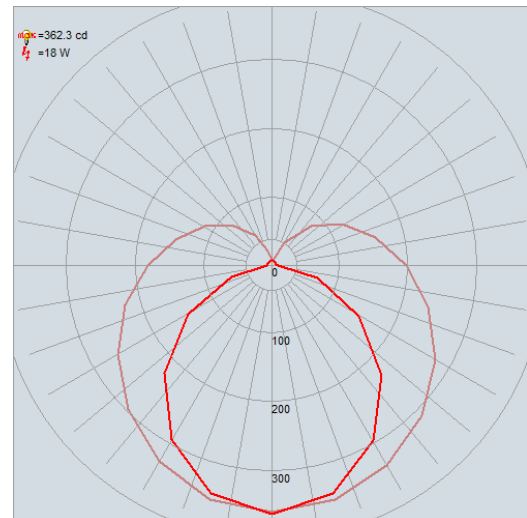

|                          |   |
|--------------------------|---|
| Order Code               | 66207   |
| <b>General Data</b>      |   |
| Lamp Socket              | G13   |
| Design                   | Double sheath shatter proof diffuser , Plastic over glass |
| <b>Geometric Data</b>    |   |
| Length (mm)              | 1198mm  |
| Diameter (mm)            | 27.5mm  |
| Weight (g)               | 215g  |
| <b>Electric Data</b>     |   |
| Wattage                  | 18 W  |
| Voltage                  | 100-240 V AC  |
| Power Factor             | ≥0.9  |
| Operating Frequency      | 50/60 Hz  |
| <b>Photometric Data</b>  |   |
| Luminous Flux (lm)       | 1800  |
| CRI                      | ≥80   |
| CCT                      | 4000 K – Cool White                                       |
| Luminous Intensity (cd)  | 360Cd   |
| Beam Angle (°)           | 200°  |
| Lifetime                 | 30,000 hrs  |
| <b>Equivalent to (W)</b> | 36 W  |

**Order Code**

66207

**Product Description**

Verbatim LED CCG T8 18W 1200mm 4000K Cool White  
1800lm with LED starter (AU version)

**Technical Packaging Details**

|                            |                       |
|----------------------------|-----------------------|
| Inner Carton Barcode       | 16943760257837        |
| Outer Carton Barcode       | 26943760257834        |
| Pack Dimensions (LxWxH)    | 1289mm x 33mm x 33mm  |
| Pack Weight                | 300g                  |
| Carton Qty (Shipping Unit) | 10                    |
| Carton Dimensions (LxWxH)  | 1335mm x 180mm x 90mm |
| Cartons/Layer              | 5                     |
| Layers/Pallet              | 10                    |
| Units/Pallet               | 500                   |