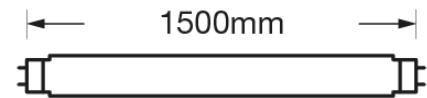

- Perfect for replacing traditional 58W 1500mm T8 fluorescent tube
- No re-wiring needed for T8 fluorescent tube fixtures with starter and choke/coil ballast (CCG type T8 fluorescent)
- Single end power supply
- Shatter proof
- 66% power saving over T8 fluorescent tube
- >100lm/W
- LED starter included as a set
- UV- and IR-free light for less heat and protection for heat sensitive objects

Order Code	66213
<b>General Data</b>	
Lamp Socket	G13
Design	Double sheath shatter proof diffuser , Plastic over glass
<b>Geometric Data</b>	
Length (mm)	1500mm
Diameter (mm)	25mm
Weight (g)	221g
<b>Electric Data</b>	
Wattage	20 W
Voltage	100-240 V AC
Power Factor	≥0.9
Operating Frequency	50/60 Hz
<b>Photometric Data</b>	
Luminous Flux (lm)	2100lm
CRI	≥80
CCT	4000 K – Cool White
Luminous Intensity (cd)	420Cd
Beam Angle (°)	220°
Lifetime	30,000 hrs
<b>Equivalent to (W)</b>	58 W