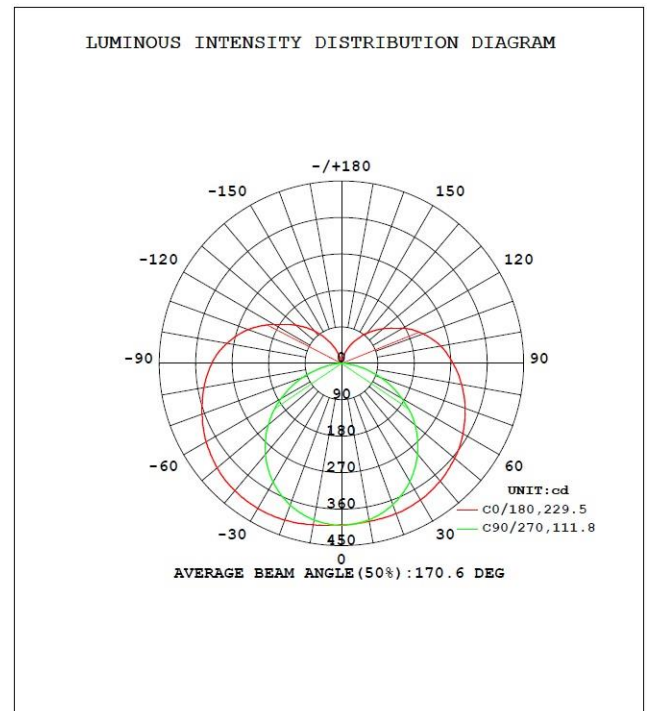

Order Code	66213
<b>General Data</b>	
Lamp Socket	G13
Design	Double sheath shatter proof diffuser , Plastic over glass
<b>Geometric Data</b>	
Length (mm)	1500mm
Diameter (mm)	25mm
Weight (g)	221g
<b>Electric Data</b>	
Wattage	20 W
Voltage	100-240 V AC
Power Factor	≥0.9
Operating Frequency	50/60 Hz
<b>Photometric Data</b>	
Luminous Flux (lm)	2100lm
CRI	≥80
CCT	4000 K – Cool White
Luminous Intensity (cd)	420Cd
Beam Angle (°)	220°
Lifetime	30,000 hrs
<b>Equivalent to (W)</b>	58 W

Inner Carton Barcode

Outer Carton Barcode 26943760262135

Pack Dimensions (LxWxH) 1589mm x 33mm x 33mm

Pack Weight TBC

Carton Qty (Shipping Unit) 25

Carton Dimensions (LxWxH) 1640mm x 185mm x 95mm

Cartons/Layer TBC