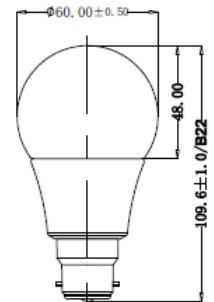

Photometric Data

Luminous Flux (lm) 820
CRI ≥ 80
CCT 3000 K – warm white
Luminous Intensity (cd) 90
Beam Angle (°) 220°
Lifetime 15,000 hrs

Equivalent to (W) 60 W