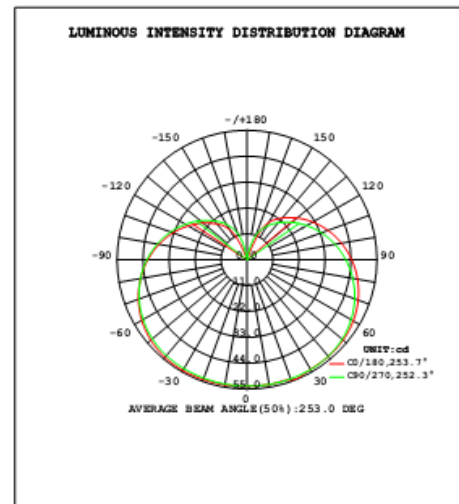

- Replacement for 60 W incandescent lamp
- Frosted Dome
- Slim and elegant heatsink design
- B22 lamp base
- Lifetime of 15,000 hrs
- Switching cycle 100,000 times
- 85% Energy Saving
- Non-dimmable

Order Code 66282

General Data

Lamp Socket B22
Design Frosted dome

Geometric Data

Length (mm) 109.6
Diameter (mm) 60.0
Weight (g) 54g

Electric Data

Wattage 8.8W
Voltage 220-240 V AC
Power Factor ≥ 0.50
Operating Frequency 50/60 Hz

Photometric Data

Luminous Flux (lm) 820
CRI ≥ 80
CCT 3000 K – warm white
Luminous Intensity (cd) 90
Beam Angle (°) 220°
Lifetime 15,000 hrs

Equivalent to (W) 60 W

Order Code	65099
Product Description	Verbatim LED B22 Classic A 8.8W 3000K WW 220-240V

Technical Packaging Details

Giftbox Barcode	6943760250992
Outer Carton Barcode	26943760250996
Inner Carton Barcode	16943760250999
Pack Dimensions (HxWxL)	126 mm x 60 mm x 60 mm
Pack Weight	73g
Carton Qty (Shipping Unit)	10
Carton Dimensions (HxWxL)	140 mm x 145 mm x 345 mm
Cartons/Layer	15
Layers/Pallet	6
Units/Pallet	900