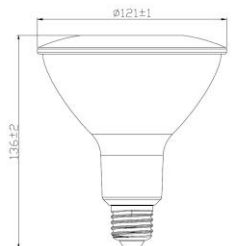

Order Code 66431

General Data

Lamp Socket E27
Design Frosted dome

Geometric Data

Length (mm) 136
Diameter (mm) 121
Weight (g) 217g

Electric Data

Wattage 14W
Voltage 100-240 V AC
Power Factor ≥0.9
Operating Frequency 50/60 Hz

Photometric Data

Luminous Flux (lm) 1460
CRI ≥80
CCT 5000 K – cool white
Luminous Intensity (cd) 3500
Beam Angle (°) 25°
Lifetime 25,000 hrs

Equivalent to (W) 173 W

Order Code	66431
Product Description	Verbatim LED PAR38 IP65 Outdoor E27 14W 5000K Daylight 25deg 100-240V

Technical Packaging Details

Giftbox Barcode	6943760253535
Inner Carton Barcode	N.A.
Outer Carton Barcode	26943760253539
Pack Dimensions (HxWxL)	165 mm x 124 mm x 124 mm
Pack Weight	440g
Carton Qty (Shipping Unit)	10
Carton Dimensions (HxWxL)	185 mm x 265 mm x 645 mm
Cartons/Layer	4
Layers/Pallet	4
Units/Pallet	160