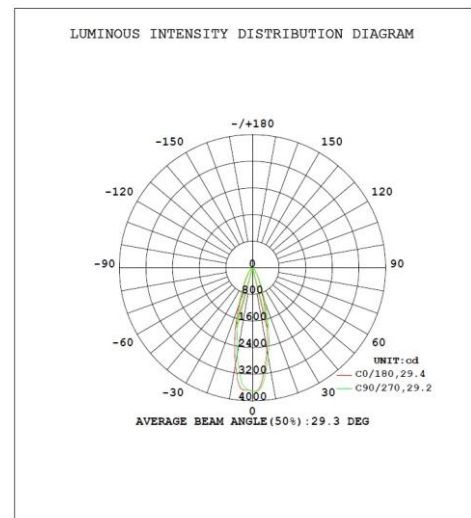

Order Code 66431

General Data

Lamp Socket E27
Design Frosted dome

Geometric Data

Length (mm) 136
Diameter (mm) 121
Weight (g) 217g

Electric Data

Wattage 14W
Voltage 100-240 V AC
Power Factor ≥0.9
Operating Frequency 50/60 Hz

Photometric Data

Luminous Flux (lm) 1460
CRI ≥80
CCT 5000 K – cool white
Luminous Intensity (cd) 3500
Beam Angle (°) 25°
Lifetime 25,000 hrs

Equivalent to (W) 173 W

Order Code	66431
Product Description	Verbatim LED PAR38 IP65 Outdoor E27 14W 5000K Daylight 25deg 100-240V

Technical Packaging Details

Giftbox Barcode	6943760253535
Inner Carton Barcode	N.A.
Outer Carton Barcode	26943760253539
Pack Dimensions (HxWxL)	165 mm x 124 mm x 124 mm
Pack Weight	440g
Carton Qty (Shipping Unit)	10
Carton Dimensions (HxWxL)	185 mm x 265 mm x 645 mm
Cartons/Layer	4
Layers/Pallet	4
Units/Pallet	160