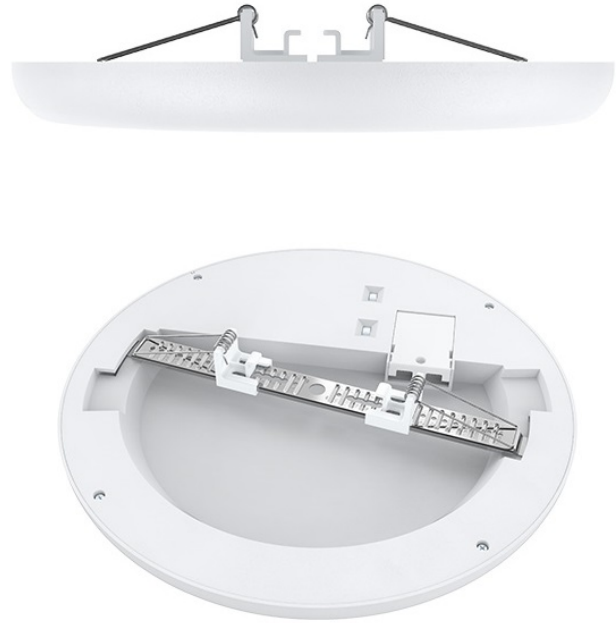

- 3-CCT (3000K/4000K/5700K) selectable
- 22W 2200-2600lm
- Triac dimmable
- Slim design
- Multi-fit supports both recessed and surface mount installation
- 120° beam angle
- Lifetime 40000 hrs

LUMINOUS INTENSITY DISTRIBUTION DIAGRAM

Order Code	66669
General Data	
Lamp Socket	N/A
Design	PC diffuser
Geometric Data	
Height (mm)	25mm
Diameter (mm)	Φ300mm
Cut Hole (mm)	120-260mm*
Weight (g)	780g
Electric Data	
Wattage	22W
Voltage	200-240Vac
Power Factor	0.9
Operating Frequency	50Hz
Photometric Data	
Total Luminous Flux (lm)	2200-2600lm
CRI	>80
CCT	3000K/4000K/5700K – 3-CCT
Luminous Intensity (cd)	N/A
Beam Angle (°)	120°
Lifetime(L70)	>40000 hrs
Operating Temperature	-20-40°C

* For recessed installation

Order Code	66669
Product Description	Verbatim Multi fit LED Ceiling Light 22W 3CCT 300mm 2200-2600lm Dim

Technical Packaging Details

Giftbox Barcode	4895117966693
Inner Carton Barcode	TBC
Outer Carton Barcode	24895117966697
Pack Dimensions (LxWxH)	315x42x345mm
Pack Weight	950g
Carton Qty (Shipping Unit)	10
Carton Dimensions (LxWxH)	445x330x365mm
Cartons/Layer	9
Layers/Pallet	2
Units/Pallet	180