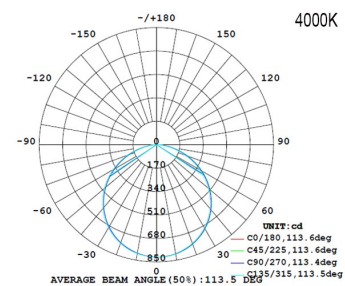

- 3-CCT (3000K/4000K/5700K) selectable
- 22W 2200-2600lm
- Triac dimmable
- Slim design
- Multi-fit supports both recessed and surface mount installation
- 120° beam angle
- Lifetime 40000 hrs

LUMINOUS INTENSITY DISTRIBUTION DIAGRAM

Order Code	66669
General Data	
Lamp Socket	N/A
Design	PC diffuser
Geometric Data	
Height (mm)	25mm
Diameter (mm)	Φ300mm
Cut Hole (mm)	120-260mm*
Weight (g)	780g
Electric Data	
Wattage	22W
Voltage	200-240Vac
Power Factor	0.9
Operating Frequency	50Hz
Photometric Data	
Total Luminous Flux (lm)	2200-2600lm
CRI	>80
CCT	3000K/4000K/5700K – 3-CCT
Luminous Intensity (cd)	N/A
Beam Angle (°)	120°
Lifetime(L70)	>40000 hrs
Operating Temperature	-20-40°C