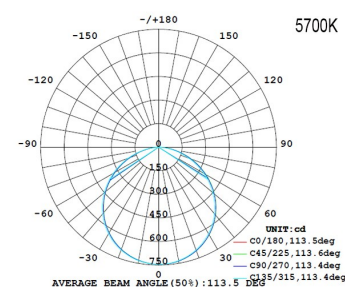

- 3-CCT (3000K/4000K/5700K) selectable
- 22W 2200-2600lm
- Triac dimmable
- Slim design
- Multi-fit supports both recessed and surface mount installation
- 120° beam angle
- Lifetime 40000 hrs

LUMINOUS INTENSITY DISTRIBUTION DIAGRAM

Order Code	66669
General Data	
Lamp Socket	N/A
Design	PC diffuser
Geometric Data	
Height (mm)	25mm
Diameter (mm)	Φ300mm
Cut Hole (mm)	120-260mm*
Weight (g)	780g
Electric Data	
Wattage	22W
Voltage	200-240Vac
Power Factor	0.9
Operating Frequency	50Hz
Photometric Data	
Total Luminous Flux (lm)	2200-2600lm
CRI	>80
CCT	3000K/4000K/5700K – 3-CCT
Luminous Intensity (cd)	N/A
Beam Angle (°)	120°
Lifetime(L70)	>40000 hrs
Operating Temperature	-20-40°C