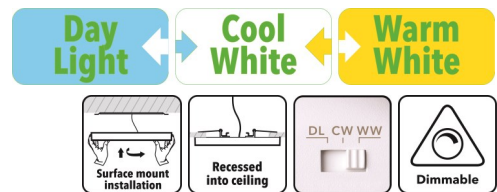

- 3-CCT (3000K/4000K/5700K) selectable
- 22W 2200-2600lm
- Triac dimmable
- Slim design
- Multi-fit supports both recessed and surface mount installation
- 120° beam angle
- Lifetime 40000 hrs

LUMINOUS INTENSITY DISTRIBUTION DIAGRAM

Order Code	66669
General Data	
Lamp Socket	N/A
Design	PC diffuser
Geometric Data	
Height (mm)	25mm
Diameter (mm)	Φ300mm
Cut Hole (mm)	120-260mm*
Weight (g)	780g
Electric Data	
Wattage	22W
Voltage	200-240Vac
Power Factor	0.9
Operating Frequency	50Hz
Photometric Data	
Total Luminous Flux (lm)	2200-2600lm
CRI	>80
CCT	3000K/4000K/5700K – 3-CCT
Luminous Intensity (cd)	N/A
Beam Angle (°)	120°
Lifetime(L70)	>40000 hrs
Operating Temperature	-20-40°C