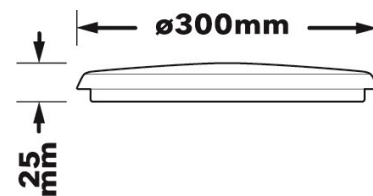

- 3-CCT (3000K/4000K/5700K) selectable
- 22W 2200-2600lm
- Triac dimmable
- Slim design
- Multi-fit supports both recessed and surface mount installation
- 120° beam angle
- Lifetime 40000 hrs

LUMINOUS INTENSITY DISTRIBUTION DIAGRAM

Order Code	66669
General Data	
Lamp Socket	N/A
Design	PC diffuser
Geometric Data	
Height (mm)	25mm
Diameter (mm)	Φ300mm
Cut Hole (mm)	120-260mm*
Weight (g)	780g
Electric Data	
Wattage	22W
Voltage	200-240Vac
Power Factor	0.9
Operating Frequency	50Hz
Photometric Data	
Total Luminous Flux (lm)	2200-2600lm
CRI	>80
CCT	3000K/4000K/5700K – 3-CCT
Luminous Intensity (cd)	N/A
Beam Angle (°)	120°
Lifetime(L70)	>40000 hrs
Operating Temperature	-20-40°C

* For recessed installation

Order Code	66669
Product Description	Verbatim Multi fit LED Ceiling Light 22W 3CCT 300mm 2200-2600lm Dim

Technical Packaging Details

Giftbox Barcode	4895117966693
Inner Carton Barcode	TBC
Outer Carton Barcode	24895117966697
Pack Dimensions (LxWxH)	315x42x345mm
Pack Weight	950g
Carton Qty (Shipping Unit)	10
Carton Dimensions (LxWxH)	445x330x365mm
Cartons/Layer	9
Layers/Pallet	2
Units/Pallet	180