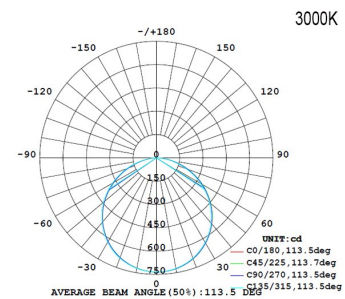

- 3-CCT (3000K/4000K/5700K) selectable
- 22W 2200-2600lm
- Triac dimmable
- Slim design
- Multi-fit supports both recessed and surface mount installation
- 120° beam angle
- Lifetime 40000 hrs

LUMINOUS INTENSITY DISTRIBUTION DIAGRAM

Order Code	66669
General Data	
Lamp Socket	N/A
Design	PC diffuser
Geometric Data	
Height (mm)	25mm
Diameter (mm)	Φ300mm
Cut Hole (mm)	120-260mm*
Weight (g)	780g
Electric Data	
Wattage	22W
Voltage	200-240Vac
Power Factor	0.9
Operating Frequency	50Hz
Photometric Data	
Total Luminous Flux (lm)	2200-2600lm
CRI	>80
CCT	3000K/4000K/5700K – 3-CCT
Luminous Intensity (cd)	N/A
Beam Angle (°)	120°
Lifetime(L70)	>40000 hrs
Operating Temperature	-20-40°C