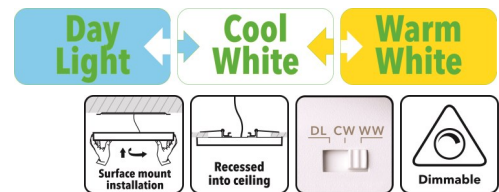

- 3-CCT (3000K/4000K/5700K) selectable
- 16W 1400-1700lm
- Triac dimmable
- Slim design
- Multi-fit supports both recessed and surface mount installation
- 120° beam angle
- Lifetime 40000 hrs

Order Code	66670
General Data	
Lamp Socket	N/A
Design	PC diffuser
Geometric Data	
Height (mm)	22mm
Diameter (mm)	Φ235mm
Cut Hole (mm)	65-205mm*
Weight (g)	460g
Electric Data	
Wattage	16W
Voltage	200-240Vac
Power Factor	0.9
Operating Frequency	50Hz
Photometric Data	
Total Luminous Flux (lm)	1400-1700lm
CRI	>80
CCT	3000K/4000K/5700K – 3-CCT
Luminous Intensity (cd)	N/A
Beam Angle (°)	120°
Lifetime(L70)	>40000 hrs
Operating Temperature	-20-40°C

LUMINOUS INTENSITY DISTRIBUTION DIAGRAM

* For recessed installation

Order Code	66670
Product Description	Verbatim Multi fit LED Ceiling Light 16W 3CCT 235mm 1400-1700lm Dim

Technical Packaging Details

Giftbox Barcode	4895117966709
Inner Carton Barcode	TBC
Outer Carton Barcode	24895117966703
Pack Dimensions (LxWxH)	245X38X275mm
Pack Weight	620g
Carton Qty (Shipping Unit)	20
Carton Dimensions (LxWxH)	405x260x570mm
Cartons/Layer	12
Layers/Pallet	2
Units/Pallet	480