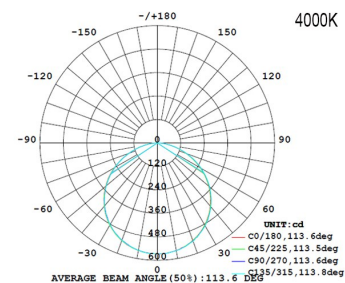

- 3-CCT (3000K/4000K/5700K) selectable
- 16W 1400-1700lm
- Triac dimmable
- Slim design
- Multi-fit supports both recessed and surface mount installation
- 120° beam angle
- Lifetime 40000 hrs

Order Code	66670
General Data	
Lamp Socket	N/A
Design	PC diffuser
Geometric Data	
Height (mm)	22mm
Diameter (mm)	Φ235mm
Cut Hole (mm)	65-205mm*
Weight (g)	460g
Electric Data	
Wattage	16W
Voltage	200-240Vac
Power Factor	0.9
Operating Frequency	50Hz
Photometric Data	
Total Luminous Flux (lm)	1400-1700lm
CRI	>80
CCT	3000K/4000K/5700K – 3-CCT
Luminous Intensity (cd)	N/A
Beam Angle (°)	120°
Lifetime(L70)	>40000 hrs
Operating Temperature	-20-40°C

LUMINOUS INTENSITY DISTRIBUTION DIAGRAM

* For recessed installation

Order Code	66670
Product Description	Verbatim Multi fit LED Ceiling Light 16W 3CCT 235mm 1400-1700lm Dim

Technical Packaging Details

Giftbox Barcode	4895117966709
Inner Carton Barcode	TBC
Outer Carton Barcode	24895117966703
Pack Dimensions (LxWxH)	245X38X275mm
Pack Weight	620g
Carton Qty (Shipping Unit)	20
Carton Dimensions (LxWxH)	405x260x570mm
Cartons/Layer	12
Layers/Pallet	2
Units/Pallet	480