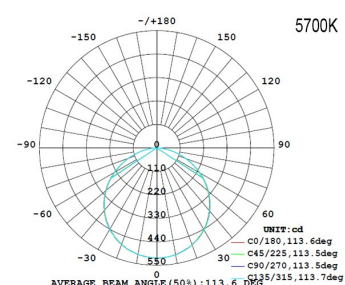

- 3-CCT (3000K/4000K/5700K) selectable
- 16W 1400-1700lm
- Triac dimmable
- Slim design
- Multi-fit supports both recessed and surface mount installation
- 120° beam angle
- Lifetime 40000 hrs

Order Code	66670
General Data	
Lamp Socket	N/A
Design	PC diffuser
Geometric Data	
Height (mm)	22mm
Diameter (mm)	Φ235mm
Cut Hole (mm)	65-205mm*
Weight (g)	460g
Electric Data	
Wattage	16W
Voltage	200-240Vac
Power Factor	0.9
Operating Frequency	50Hz
Photometric Data	
Total Luminous Flux (lm)	1400-1700lm
CRI	>80
CCT	3000K/4000K/5700K – 3-CCT
Luminous Intensity (cd)	N/A
Beam Angle (°)	120°
Lifetime(L70)	>40000 hrs
Operating Temperature	-20-40°C

LUMINOUS INTENSITY DISTRIBUTION DIAGRAM

* For recessed installation

Order Code	66670
Product Description	Verbatim Multi fit LED Ceiling Light 16W 3CCT 235mm 1400-1700lm Dim

Technical Packaging Details

Giftbox Barcode	4895117966709
Inner Carton Barcode	TBC
Outer Carton Barcode	24895117966703
Pack Dimensions (LxWxH)	245X38X275mm
Pack Weight	620g
Carton Qty (Shipping Unit)	20
Carton Dimensions (LxWxH)	405x260x570mm
Cartons/Layer	12
Layers/Pallet	2
Units/Pallet	480