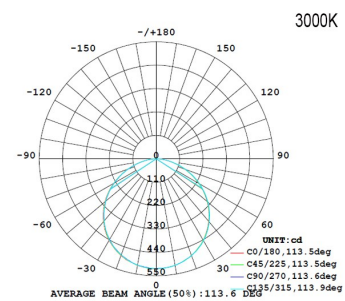

- 3-CCT (3000K/4000K/5700K) selectable
- 16W 1400-1700lm
- Triac dimmable
- Slim design
- Multi-fit supports both recessed and surface mount installation
- 120° beam angle
- Lifetime 40000 hrs

Order Code	66670
General Data	
Lamp Socket	N/A
Design	PC diffuser
Geometric Data	
Height (mm)	22mm
Diameter (mm)	Φ235mm
Cut Hole (mm)	65-205mm*
Weight (g)	460g
Electric Data	
Wattage	16W
Voltage	200-240Vac
Power Factor	0.9
Operating Frequency	50Hz
Photometric Data	
Total Luminous Flux (lm)	1400-1700lm
CRI	>80
CCT	3000K/4000K/5700K – 3-CCT
Luminous Intensity (cd)	N/A
Beam Angle (°)	120°
Lifetime(L70)	>40000 hrs
Operating Temperature	-20-40°C

LUMINOUS INTENSITY DISTRIBUTION DIAGRAM

* For recessed installation

Order Code	66670
Product Description	Verbatim Multi fit LED Ceiling Light 16W 3CCT 235mm 1400-1700lm Dim

Technical Packaging Details

Giftbox Barcode	4895117966709
Inner Carton Barcode	TBC
Outer Carton Barcode	24895117966703
Pack Dimensions (LxWxH)	245X38X275mm
Pack Weight	620g
Carton Qty (Shipping Unit)	20
Carton Dimensions (LxWxH)	405x260x570mm
Cartons/Layer	12
Layers/Pallet	2
Units/Pallet	480