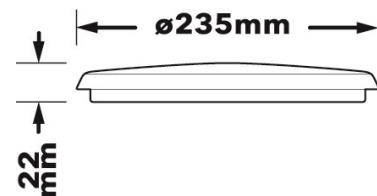

- 3-CCT (3000K/4000K/5700K) selectable
- 16W 1400-1700lm
- Triac dimmable
- Slim design
- Multi-fit supports both recessed and surface mount installation
- 120° beam angle
- Lifetime 40000 hrs

Order Code	66670
General Data	
Lamp Socket	N/A
Design	PC diffuser
Geometric Data	
Height (mm)	22mm
Diameter (mm)	Φ235mm
Cut Hole (mm)	65-205mm*
Weight (g)	460g
Electric Data	
Wattage	16W
Voltage	200-240Vac
Power Factor	0.9
Operating Frequency	50Hz
Photometric Data	
Total Luminous Flux (lm)	1400-1700lm
CRI	>80
CCT	3000K/4000K/5700K – 3-CCT
Luminous Intensity (cd)	N/A
Beam Angle (°)	120°
Lifetime(L70)	>40000 hrs
Operating Temperature	-20-40°C

LUMINOUS INTENSITY DISTRIBUTION DIAGRAM

* For recessed installation

Order Code	66670
Product Description	Verbatim Multi fit LED Ceiling Light 16W 3CCT 235mm 1400-1700lm Dim

Technical Packaging Details

Giftbox Barcode	4895117966709
Inner Carton Barcode	TBC
Outer Carton Barcode	24895117966703
Pack Dimensions (LxWxH)	245X38X275mm
Pack Weight	620g
Carton Qty (Shipping Unit)	20
Carton Dimensions (LxWxH)	405x260x570mm
Cartons/Layer	12
Layers/Pallet	2
Units/Pallet	480