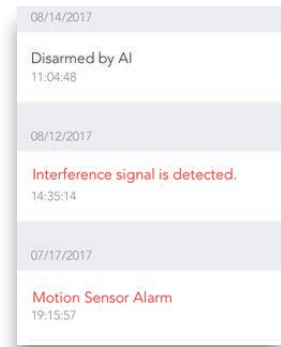

- Versatile security for residences, offices and stores
- Add & remove wireless accessories via smartphone app, including door/window contacts, smart plugs, sirens & motion/flood/gas/smoke detectors
- Control, configure and monitor your security system from your phone, all from one convenient app
- Connect up to 50 wireless sensors and 10 remotes
- Notifications via phone & email on alarm activation

Real-time Push Notifications

Complete Wireless Accessory Range

Voice Controlled Home Integration

Receive instant notifications and maintain full control of your system from anywhere with the free Android/iOS app.

**Real-time alarm notifications**

Receive instant push and/or email notifications whenever an alarm event is triggered.

**Complete alarm system control**

Activate and deactivate the control system, edit sensor names & status, create alarm zones with schedules, and more.

**Check alarm system history**

Time-stamped history records alarm activations, when the system is enabled & disabled, and events such as power loss.

With the optional 720p WiFi surveillance camera, you can rest easy while away from the house, with 24/7 continuous recording, motion detection alerts and a two-way microphone.