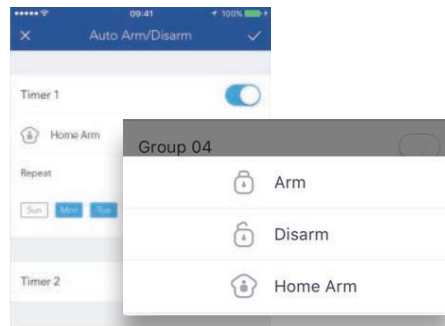

Set auto arm/disarm schedules

Set up to 6 automated timers to Arm, Disarm or Home Arm the system, which can be set to repeat during the week.