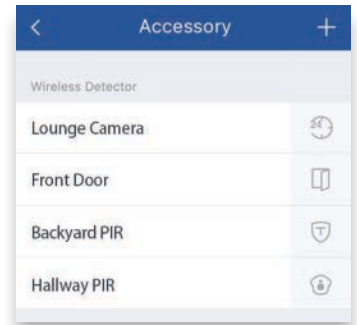

- Versatile security for residences, offices and stores
- Add & remove wireless accessories via smartphone app, including door/window contacts, smart plugs, sirens & motion/flood/gas/smoke detectors
- Control, configure and monitor your security system from your phone, all from one convenient app
- Connect up to 50 wireless sensors and 10 remotes
- Notifications via phone & email on alarm activation

Real-time Push Notifications

Complete Wireless Accessory Range

Voice Controlled Home Integration

Receive instant notifications and maintain full control of your system from anywhere with the free Android/iOS app.

**Real-time alarm notifications**

Receive instant push and/or email notifications whenever an alarm event is triggered.

**Complete alarm system control**

Activate and deactivate the control system, edit sensor names & status, create alarm zones with schedules, and more.