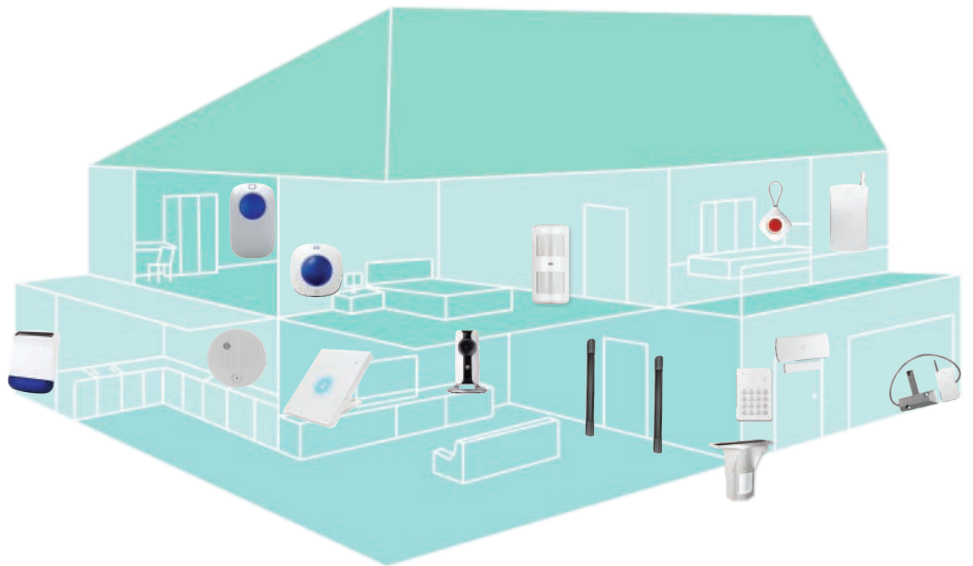

Detect any movement while the system is armed with a PIR sensor. Available in pet-immune, 360° and solar-powered outdoor models.

Cover any point of entry with a magnetic reed switch. Available in door/window and roll shutter door models.

Emit a loud siren and flashing lights when activated. Available in compact and solar-powered outdoors models.

Monitor against hazards with these specialised devices, including fire, glass break and flood detectors.

Besides the mobile app, the system can also be enabled and disabled via remote control, panic button and keypad.

Expand wireless signal range, cover doors and hallways with IR beam sensors and add WiFi surveillance cameras.