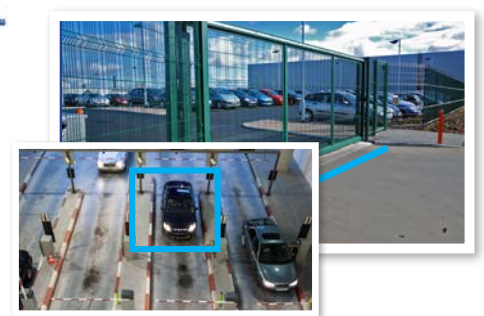

Intelligent Video Functions