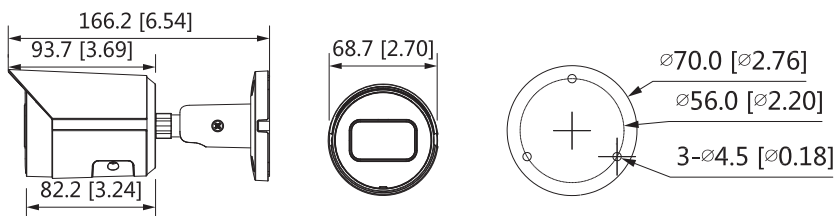

Application

Junction Box		Pole Mount
VS BKTA130E	VS BKTA134	VS BKTA130E + VS BKTA152E
Pole Mount	Corner Mount	
VS BKTA134 + VS BKTA15E	VS BKTA130E + VS BKTA151	VS BKTA134 + VS BKTA151

Your local Watchguard™ professional: